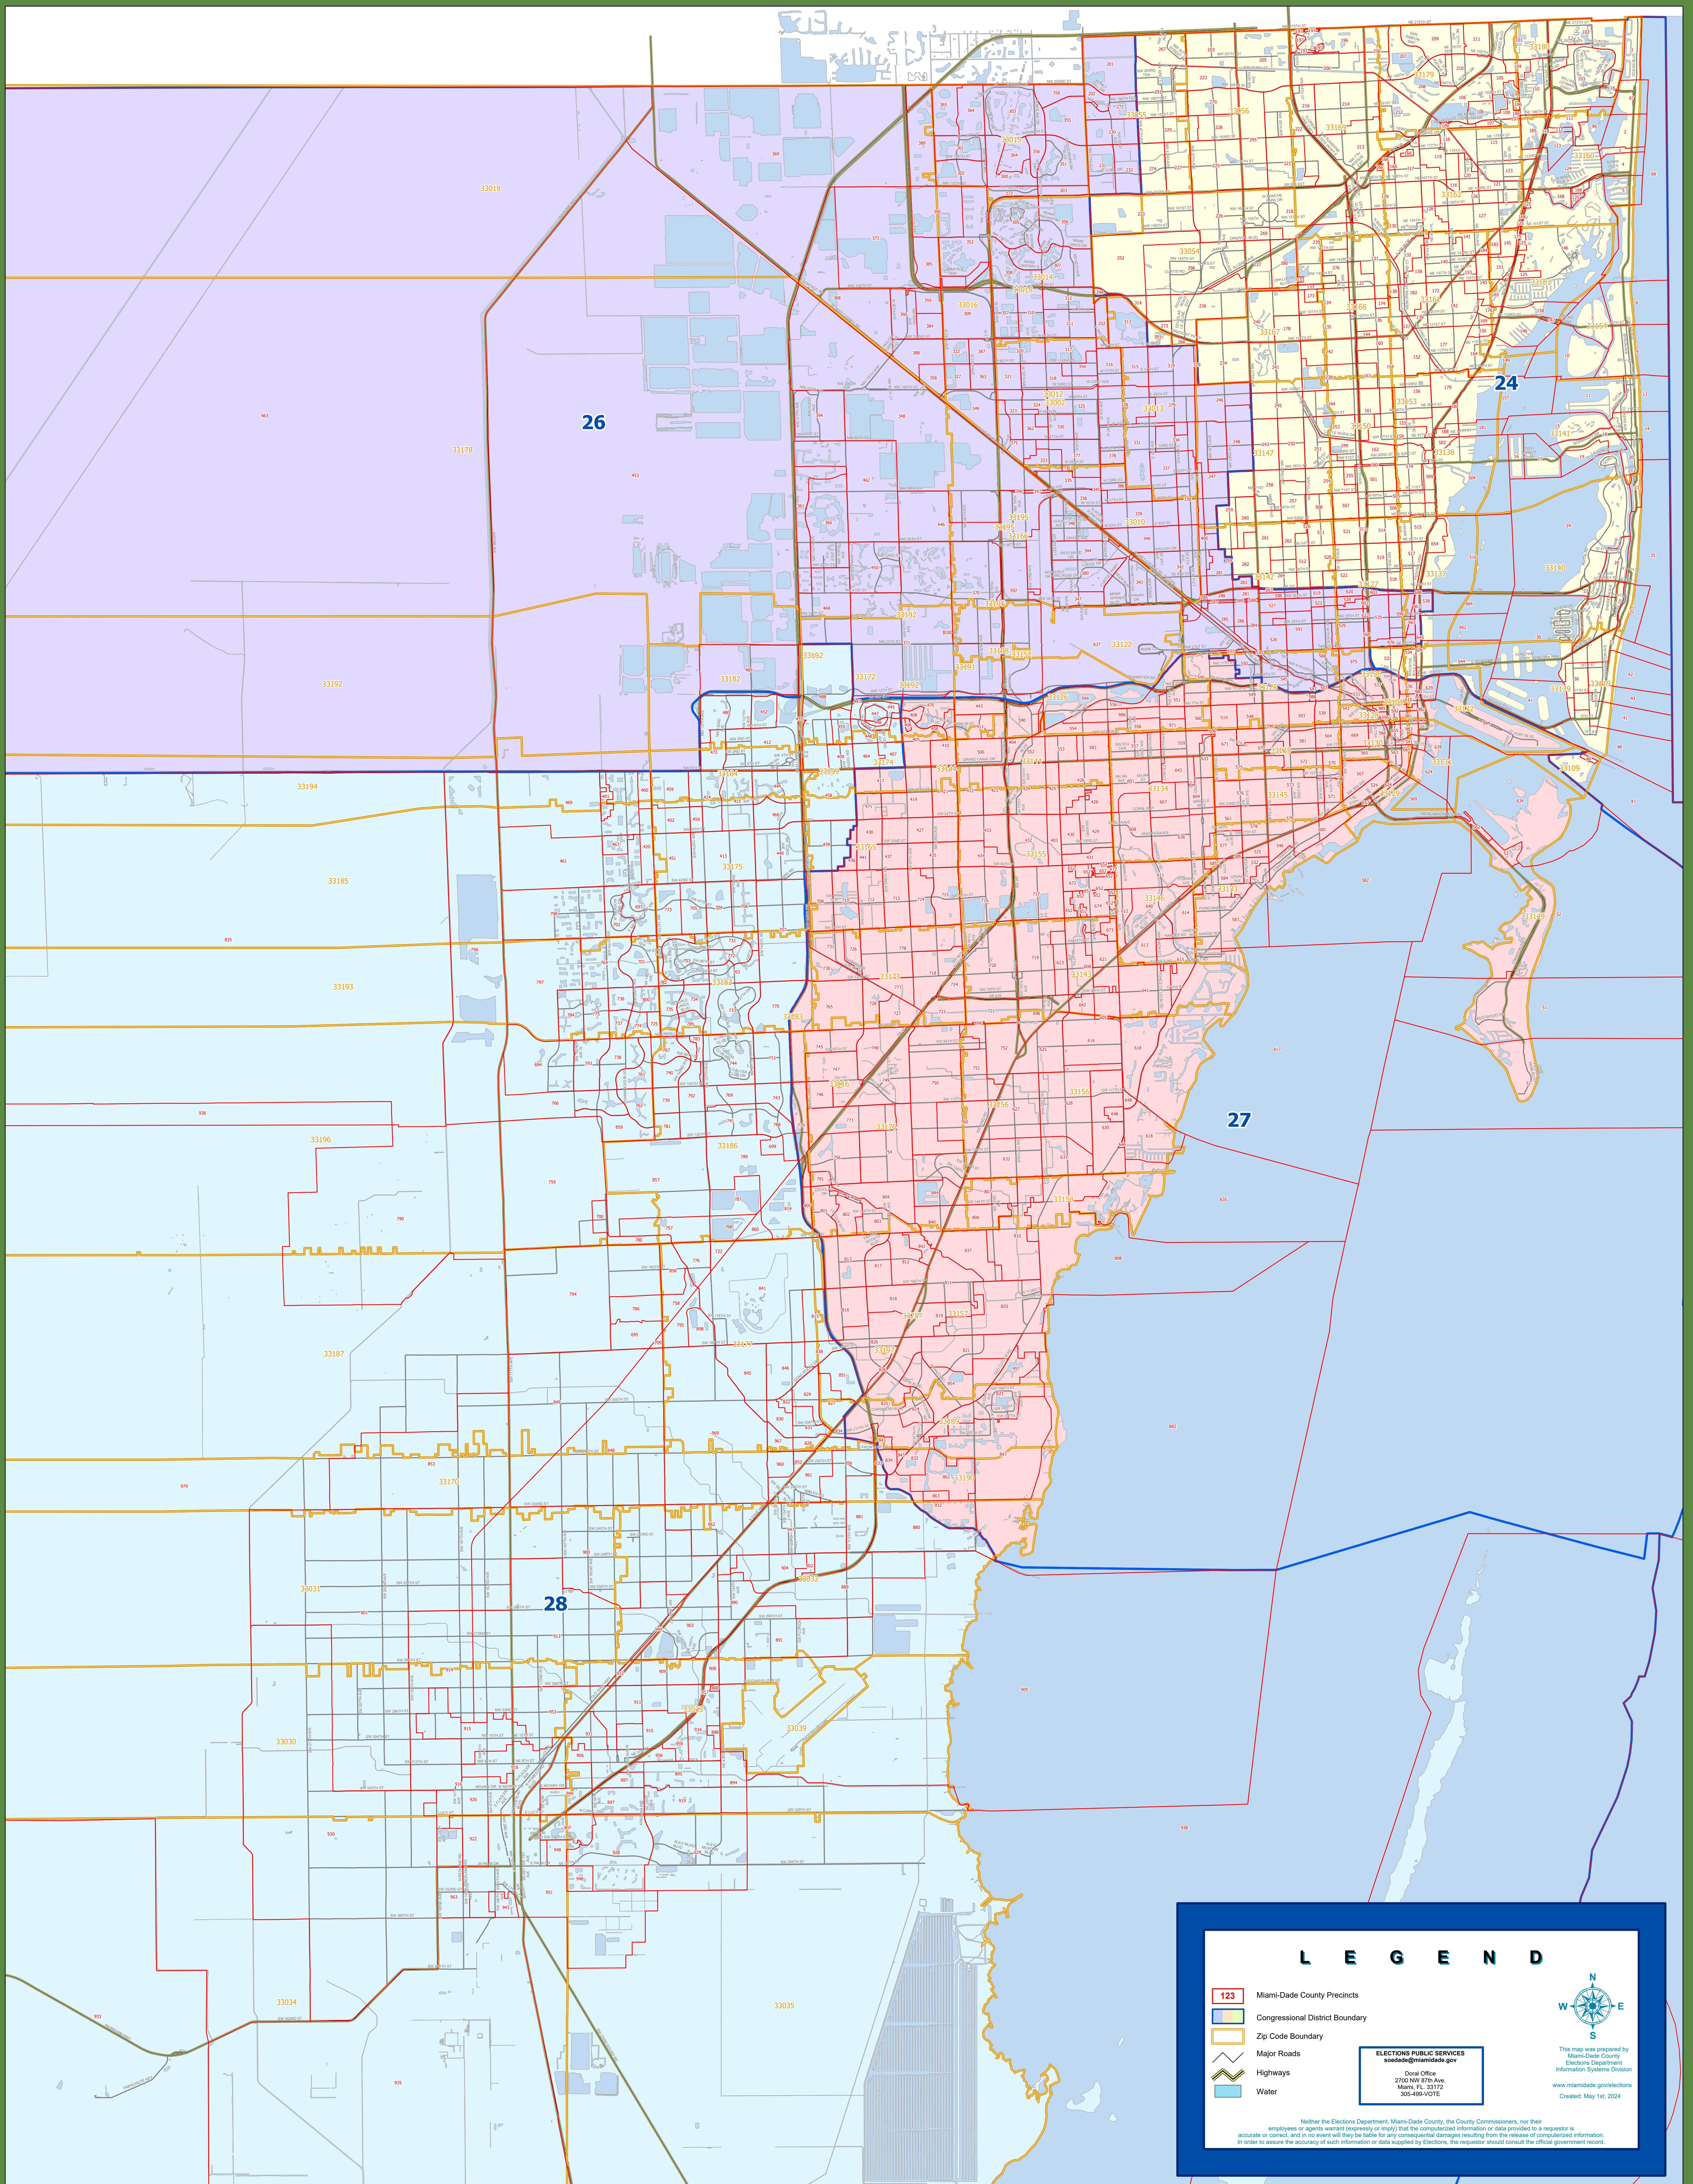

MIAMI - DADE COUNTY

Congressional Districts with Precincts and Zip Codes

LEGEND

- 123 Miami-Dade County Precincts
- Congressional District Boundary
- Zip Code Boundary
- Major Roads
- Highways
- Water

ELECTIONS PUBLIC SERVICES
elections@miamidade.gov
Dual Office
2702 NW 87th Ave.
Miami, FL 33172
305-896-VOTE

The map was prepared by
Miami-Dade County
Elections Department
Information Systems Division
www.miamidade.gov/elections
Created: May 1st, 2024

Neither the Elections Department, Miami-Dade County, the County Commissioners, nor their employees or agents warrant (expressly or imply) that the computerized information or data provided to a requester is accurate or correct, and in no event will they be liable for any consequential damages resulting from the release of computerized information. In order to assure the accuracy of such information or data supplied by Elections, the requester should consult the official government record.