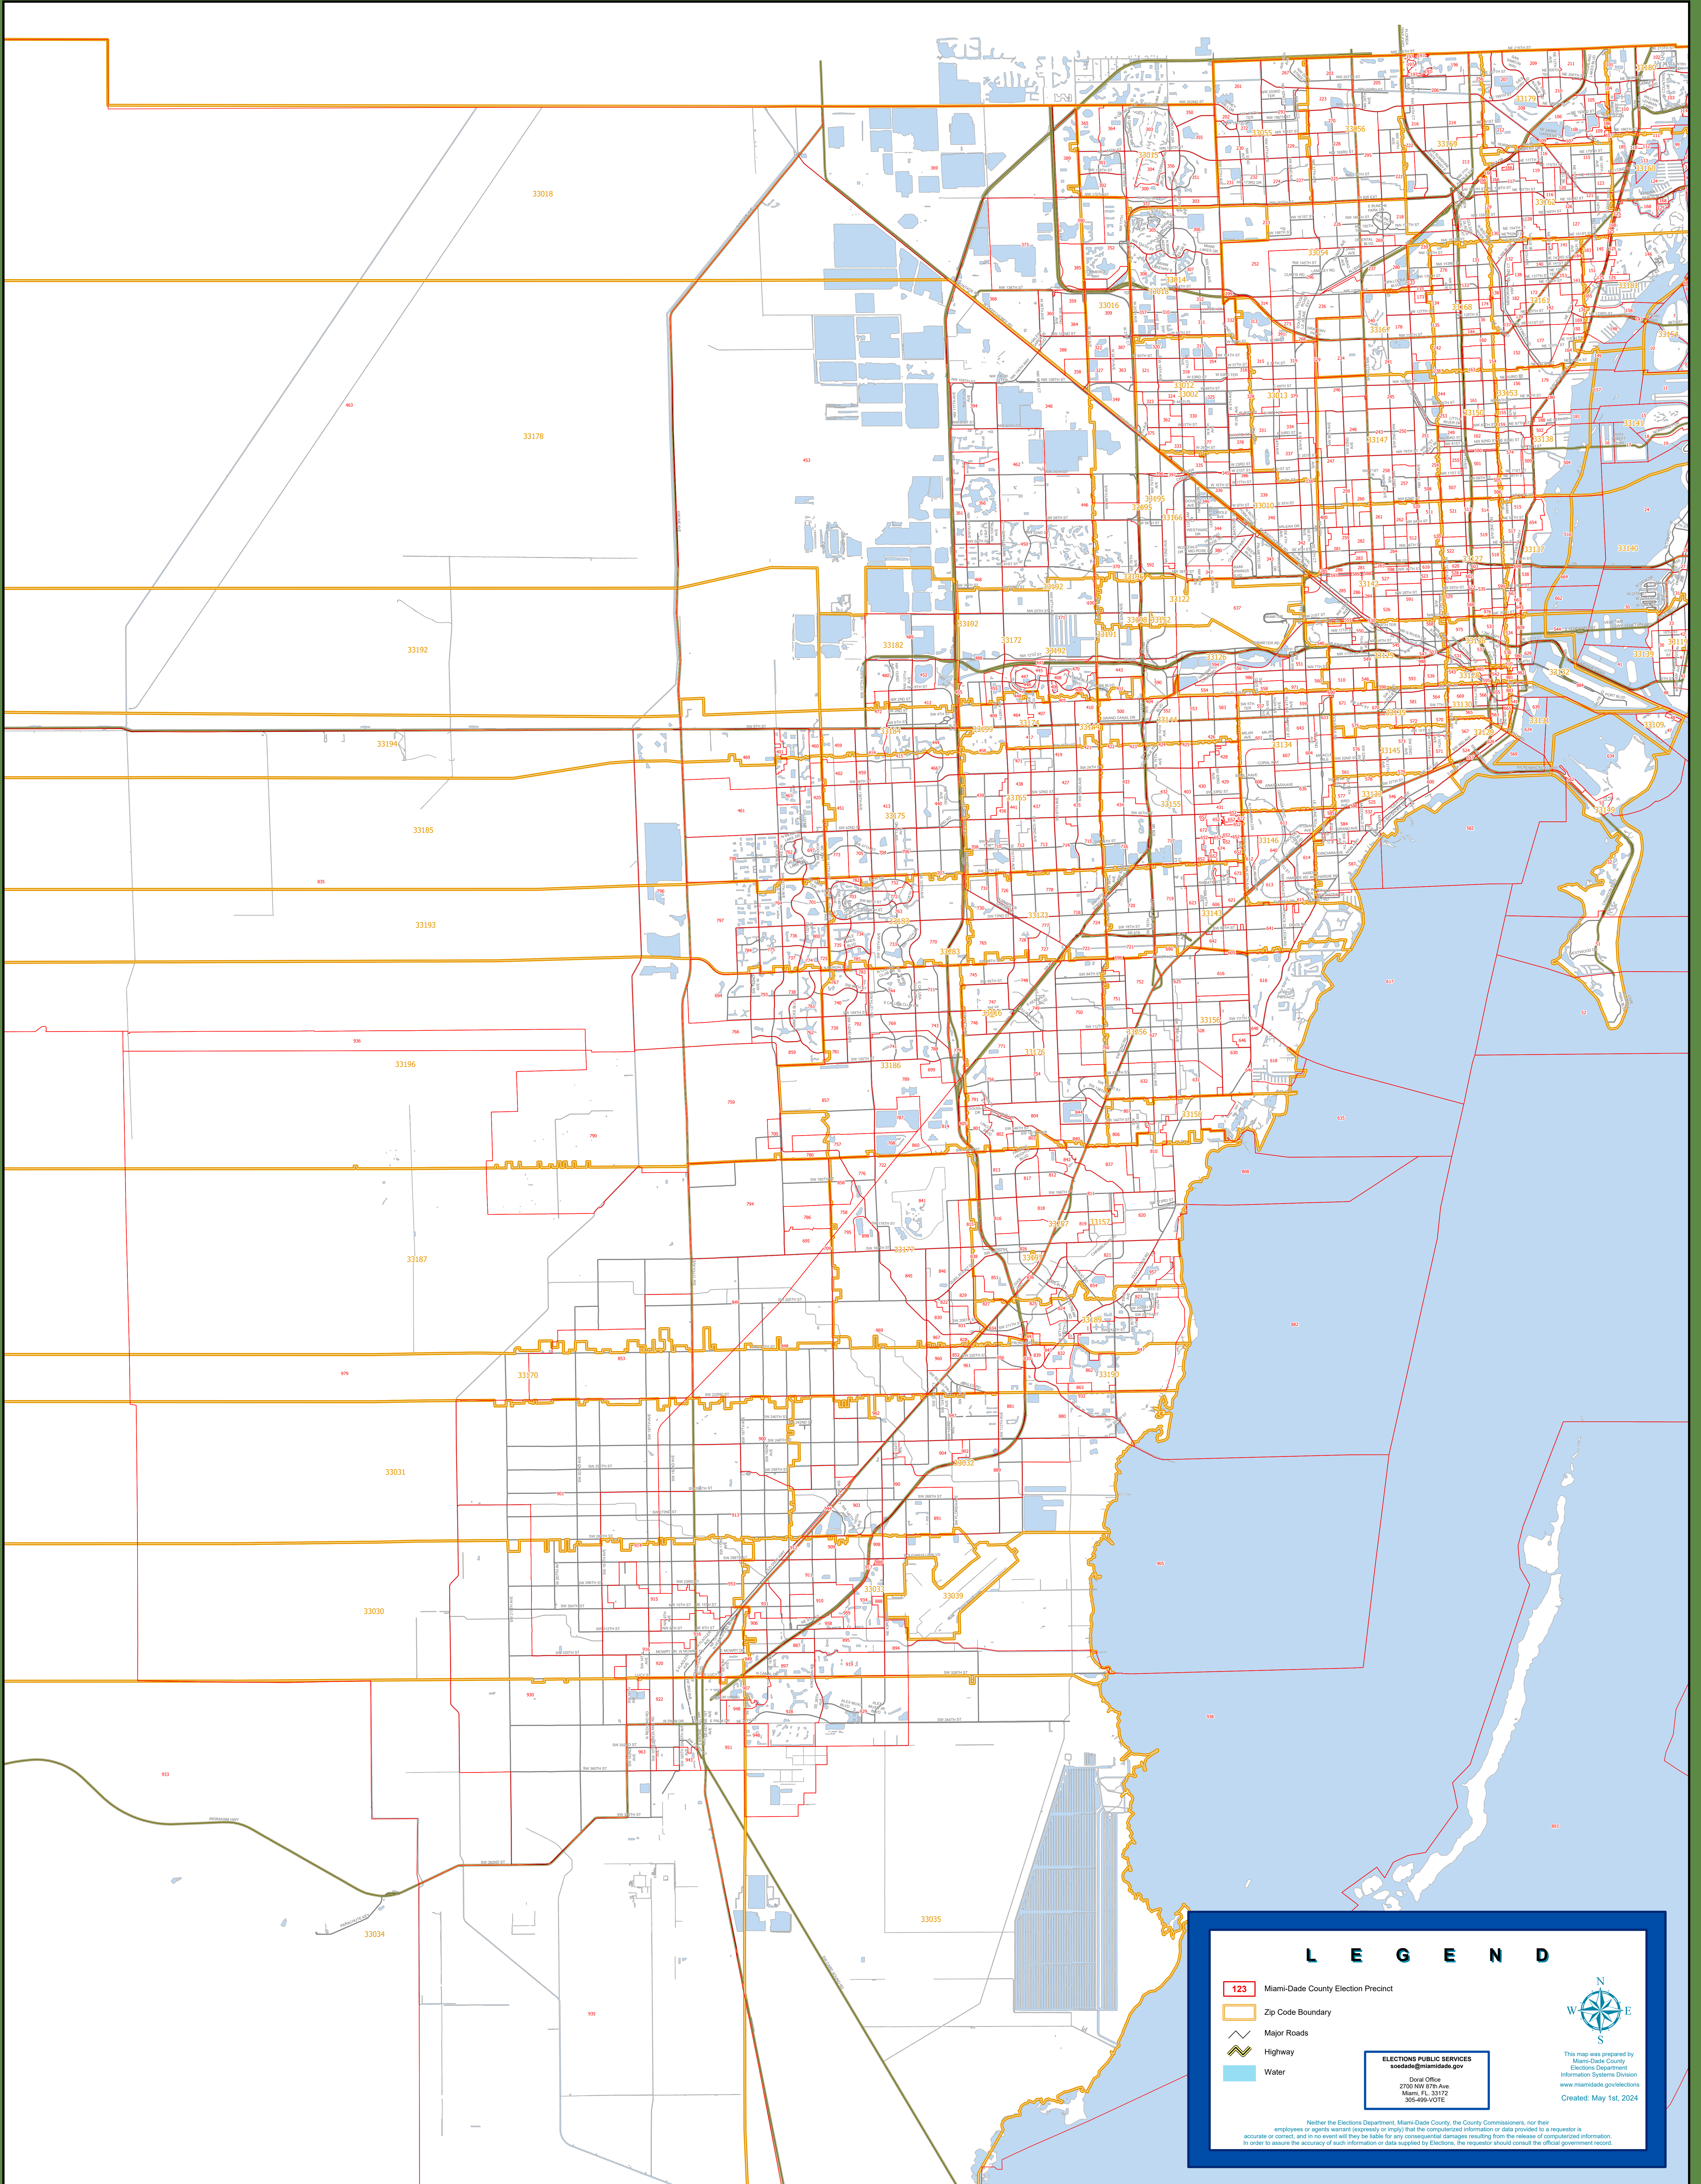

MIAMI - DADE COUNTY

2024 Redistricting Map

LEGEND

- 123 Miami-Dade County Election Precinct
- Zip Code Boundary
- Major Roads
- Highway
- Water

ELECTIONS PUBLIC SERVICES
elections@miamidade.gov

Doral Office
2700 NW 87th Ave.
Miami, FL 33172
305-496-VOTE

The map was prepared by
Miami-Dade County
Elections Department
Information Systems Division
www.miamidade.gov/elections
Created: May 1st, 2024

Neither the Elections Department, Miami-Dade County, the County Commissioners, nor their employees or agents warrant (expressly or imply) that the computerized information or data provided to a requester is accurate or correct, and in no event will they be liable for any consequential damages resulting from the release of computerized information. In order to ensure the accuracy of such information or data supplied by Elections, the requester should consult the official government record.