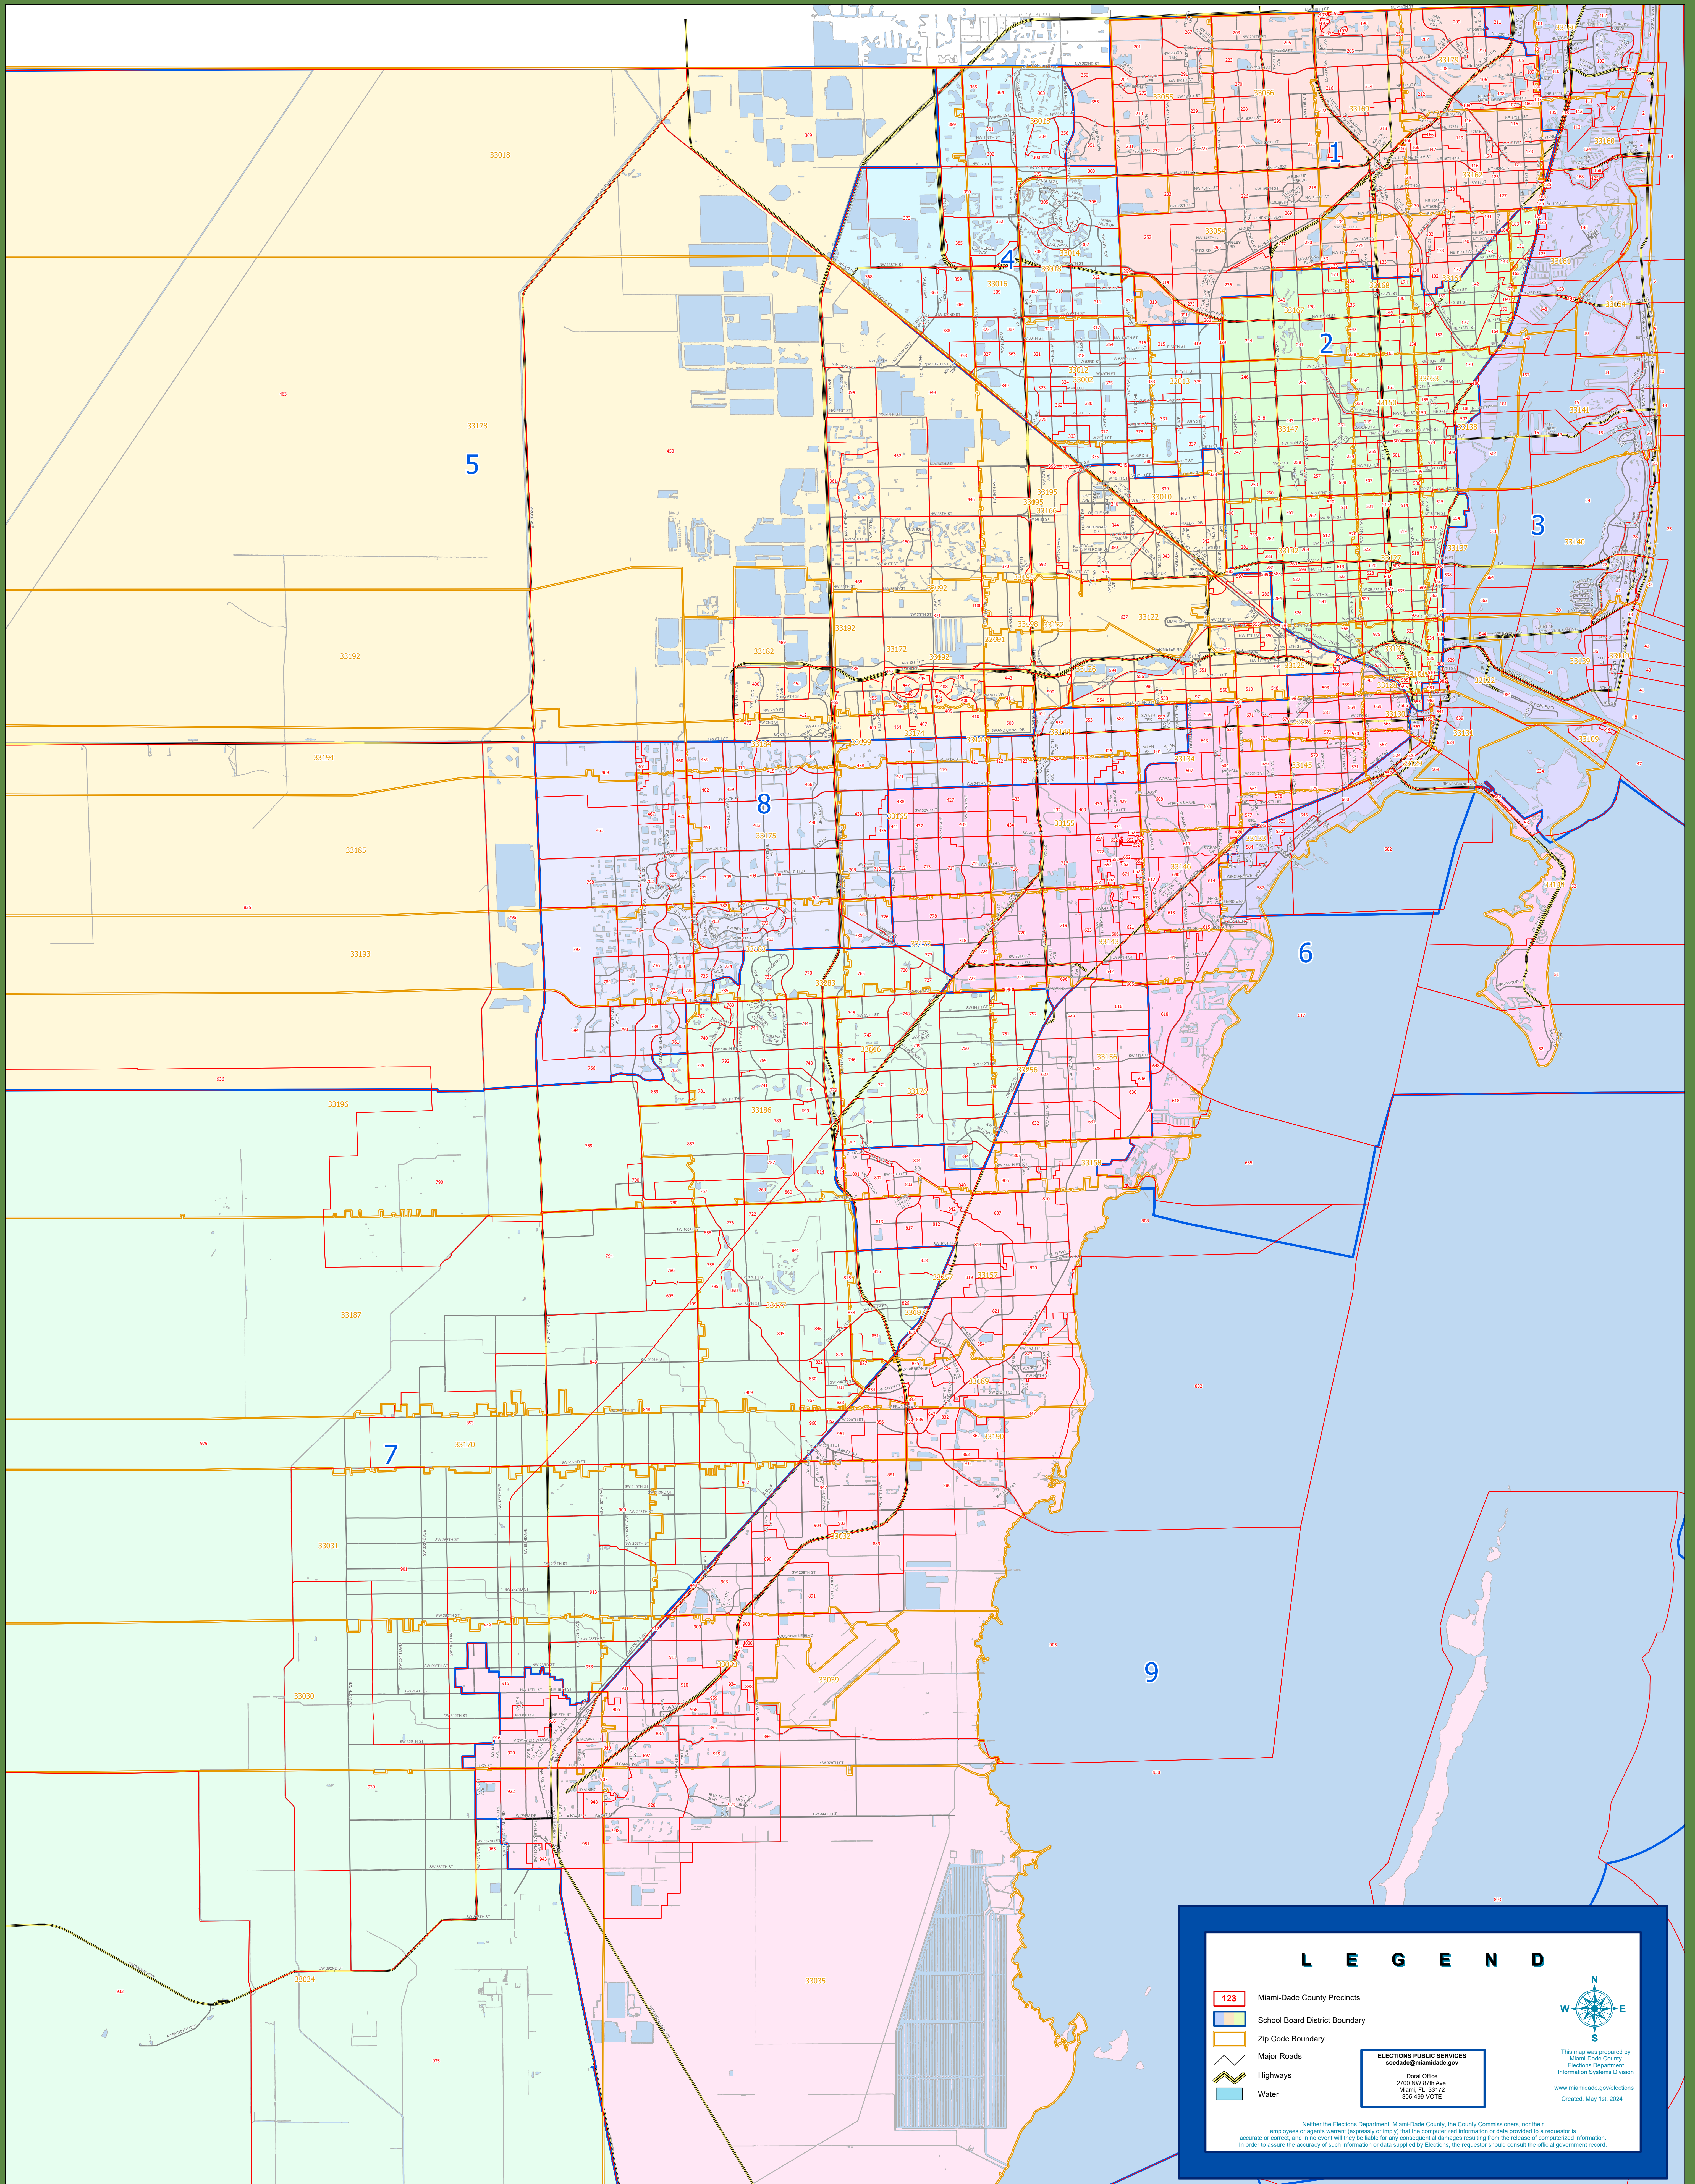

MIAMI - DADE COUNTY

School Board Districts with Precincts and Zip Codes

LEGEND

- 123 Miami-Dade County Precincts
- School Board District Boundary
- Zip Code Boundary
- Major Roads
- Highways
- Water

ELECTIONS PUBLIC SERVICES
elections@miamidade.gov
Dual Office
2702 NW 87th Ave.
Miami, FL 33172
305-896-1076

This map was prepared by Miami-Dade County Elections Department Information Systems Division
www.miamidade.gov/elections
Created: May 1st, 2024

Neither the Elections Department, Miami-Dade County, the County Commissioners, nor their employees or agents warrant (expressly or implied) that the computerized information or data provided to a requester is accurate or correct, and in no event will they be liable for any consequential damages resulting from the release of computerized information. In order to ensure the accuracy of such information or data supplied by Elections, the requester should consult the official government record.