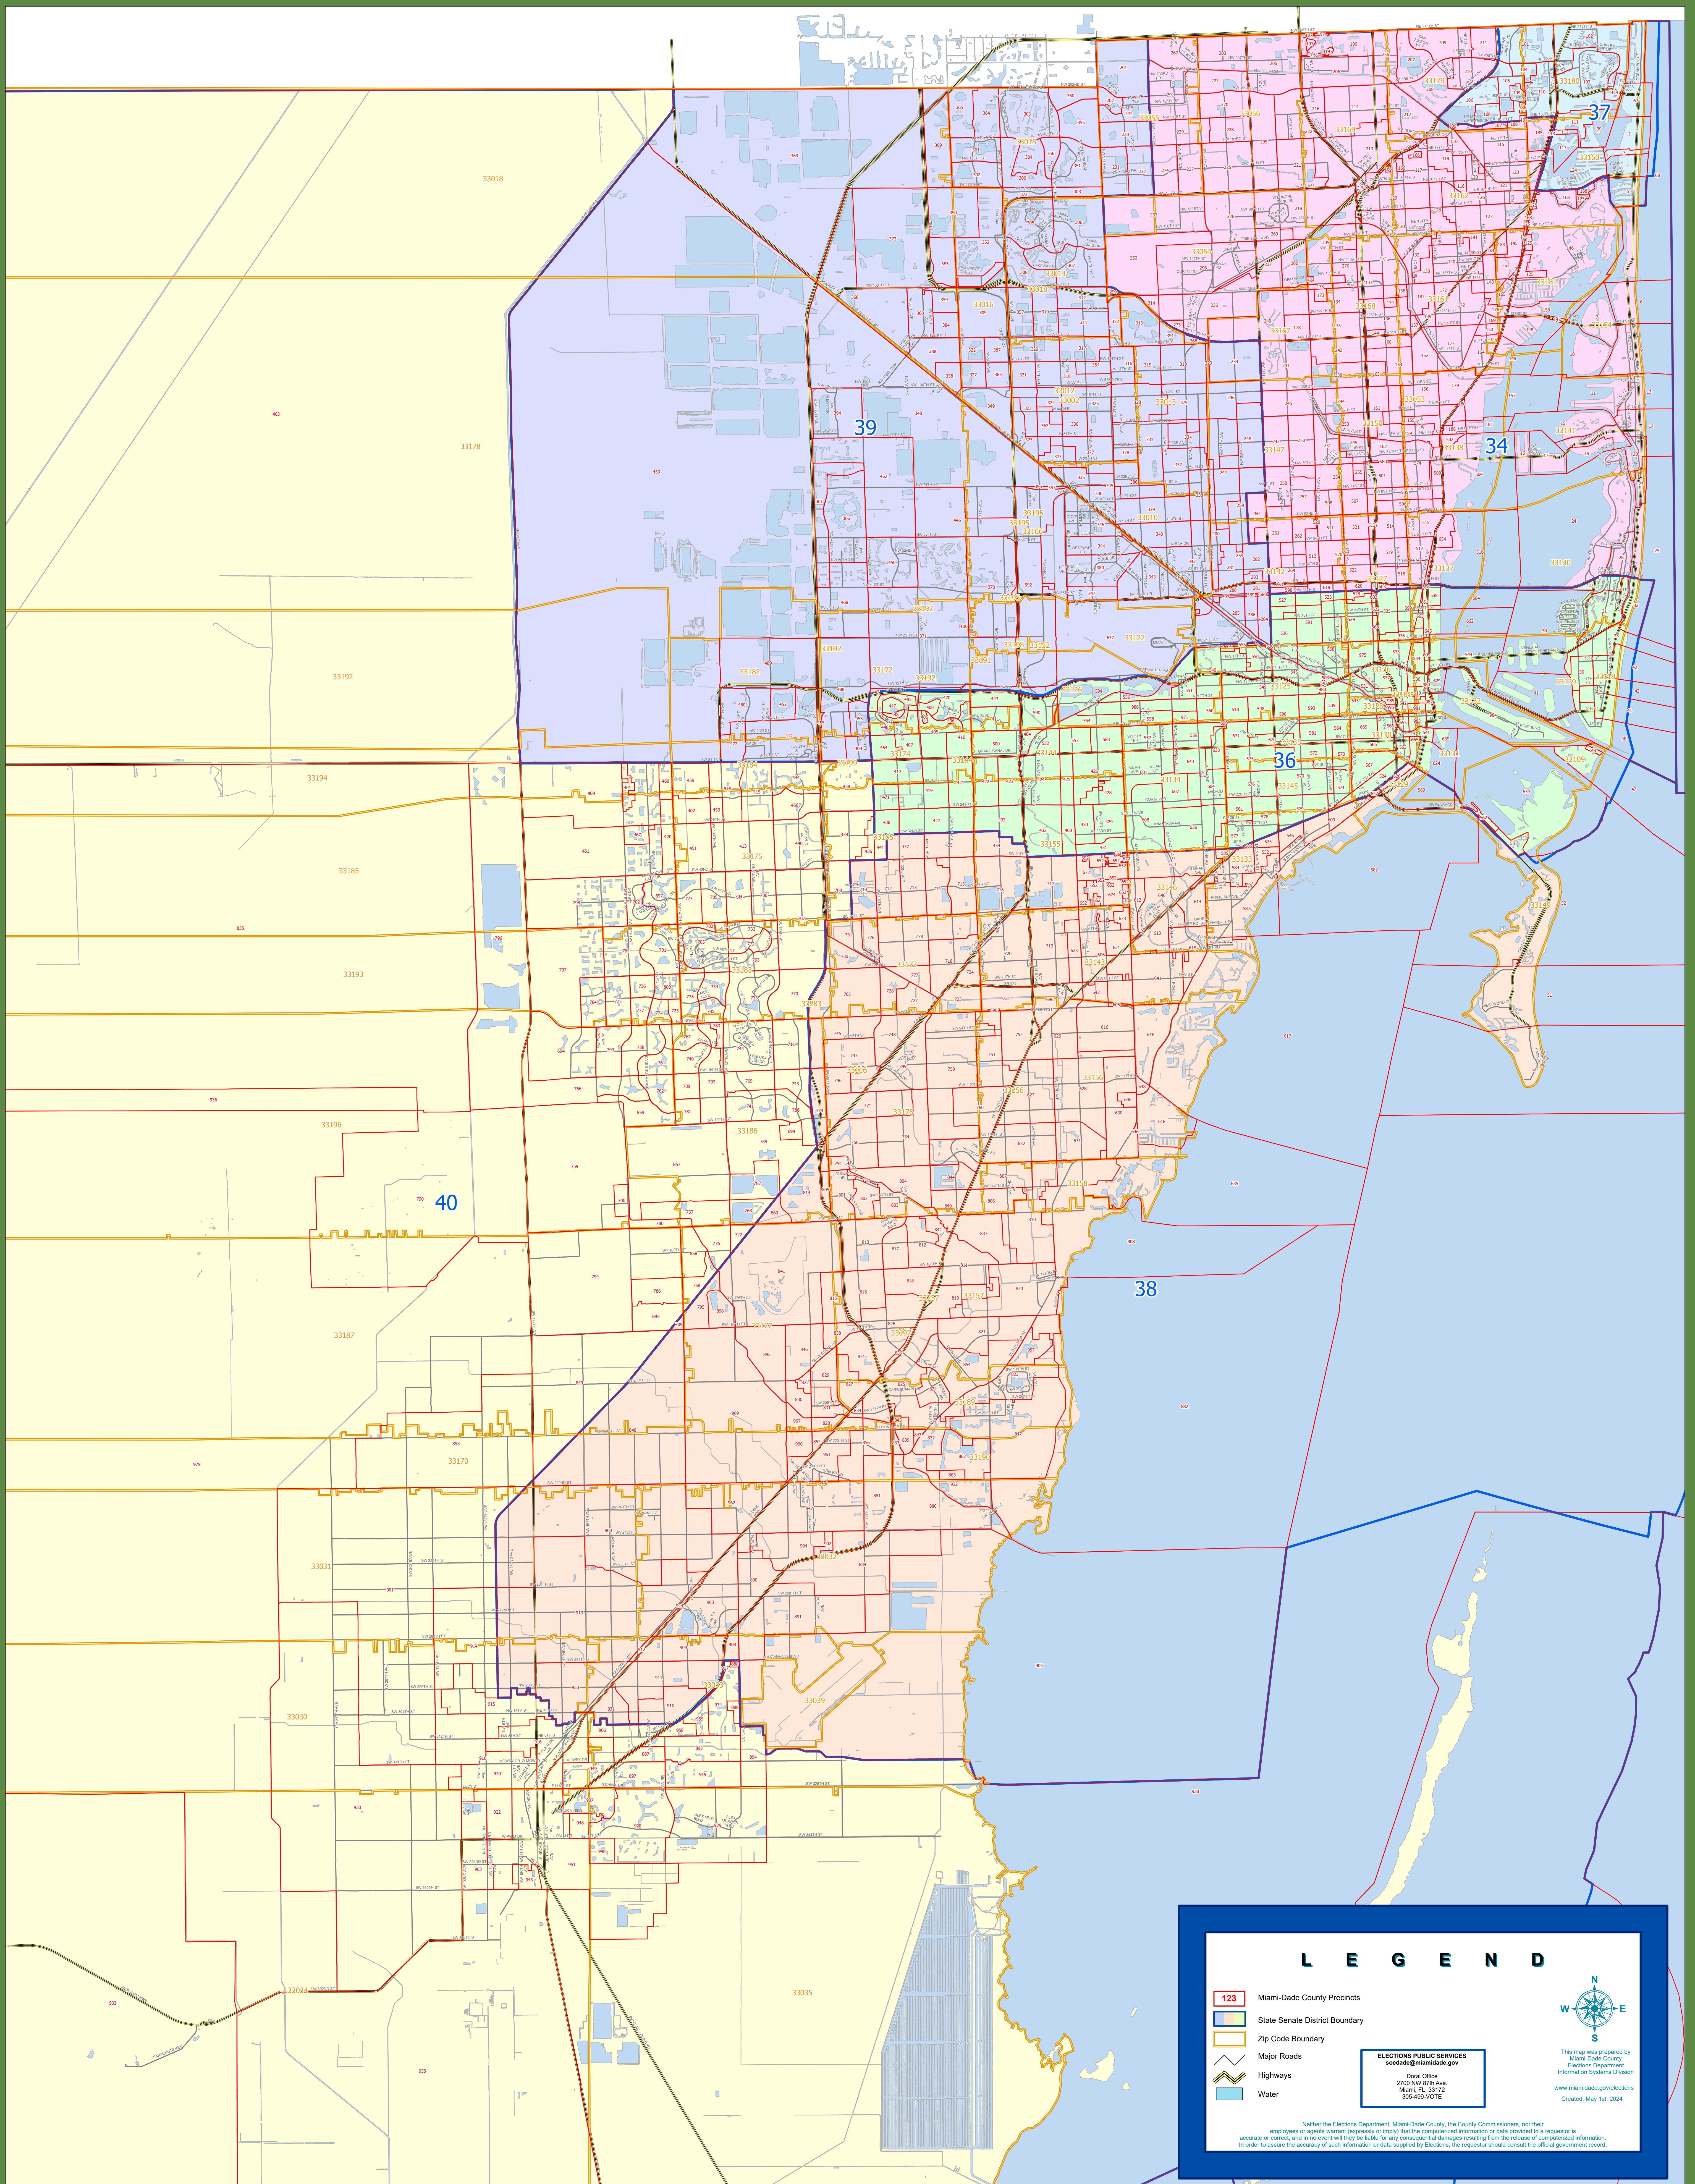

MIAMI - DADE COUNTY

State Senate Districts with Precincts and Zip Codes

L E G E N D

- 123 Miami-Dade County Precincts
- State Senate District Boundary
- Zip Code Boundary
- Major Roads
- Highways
- Water