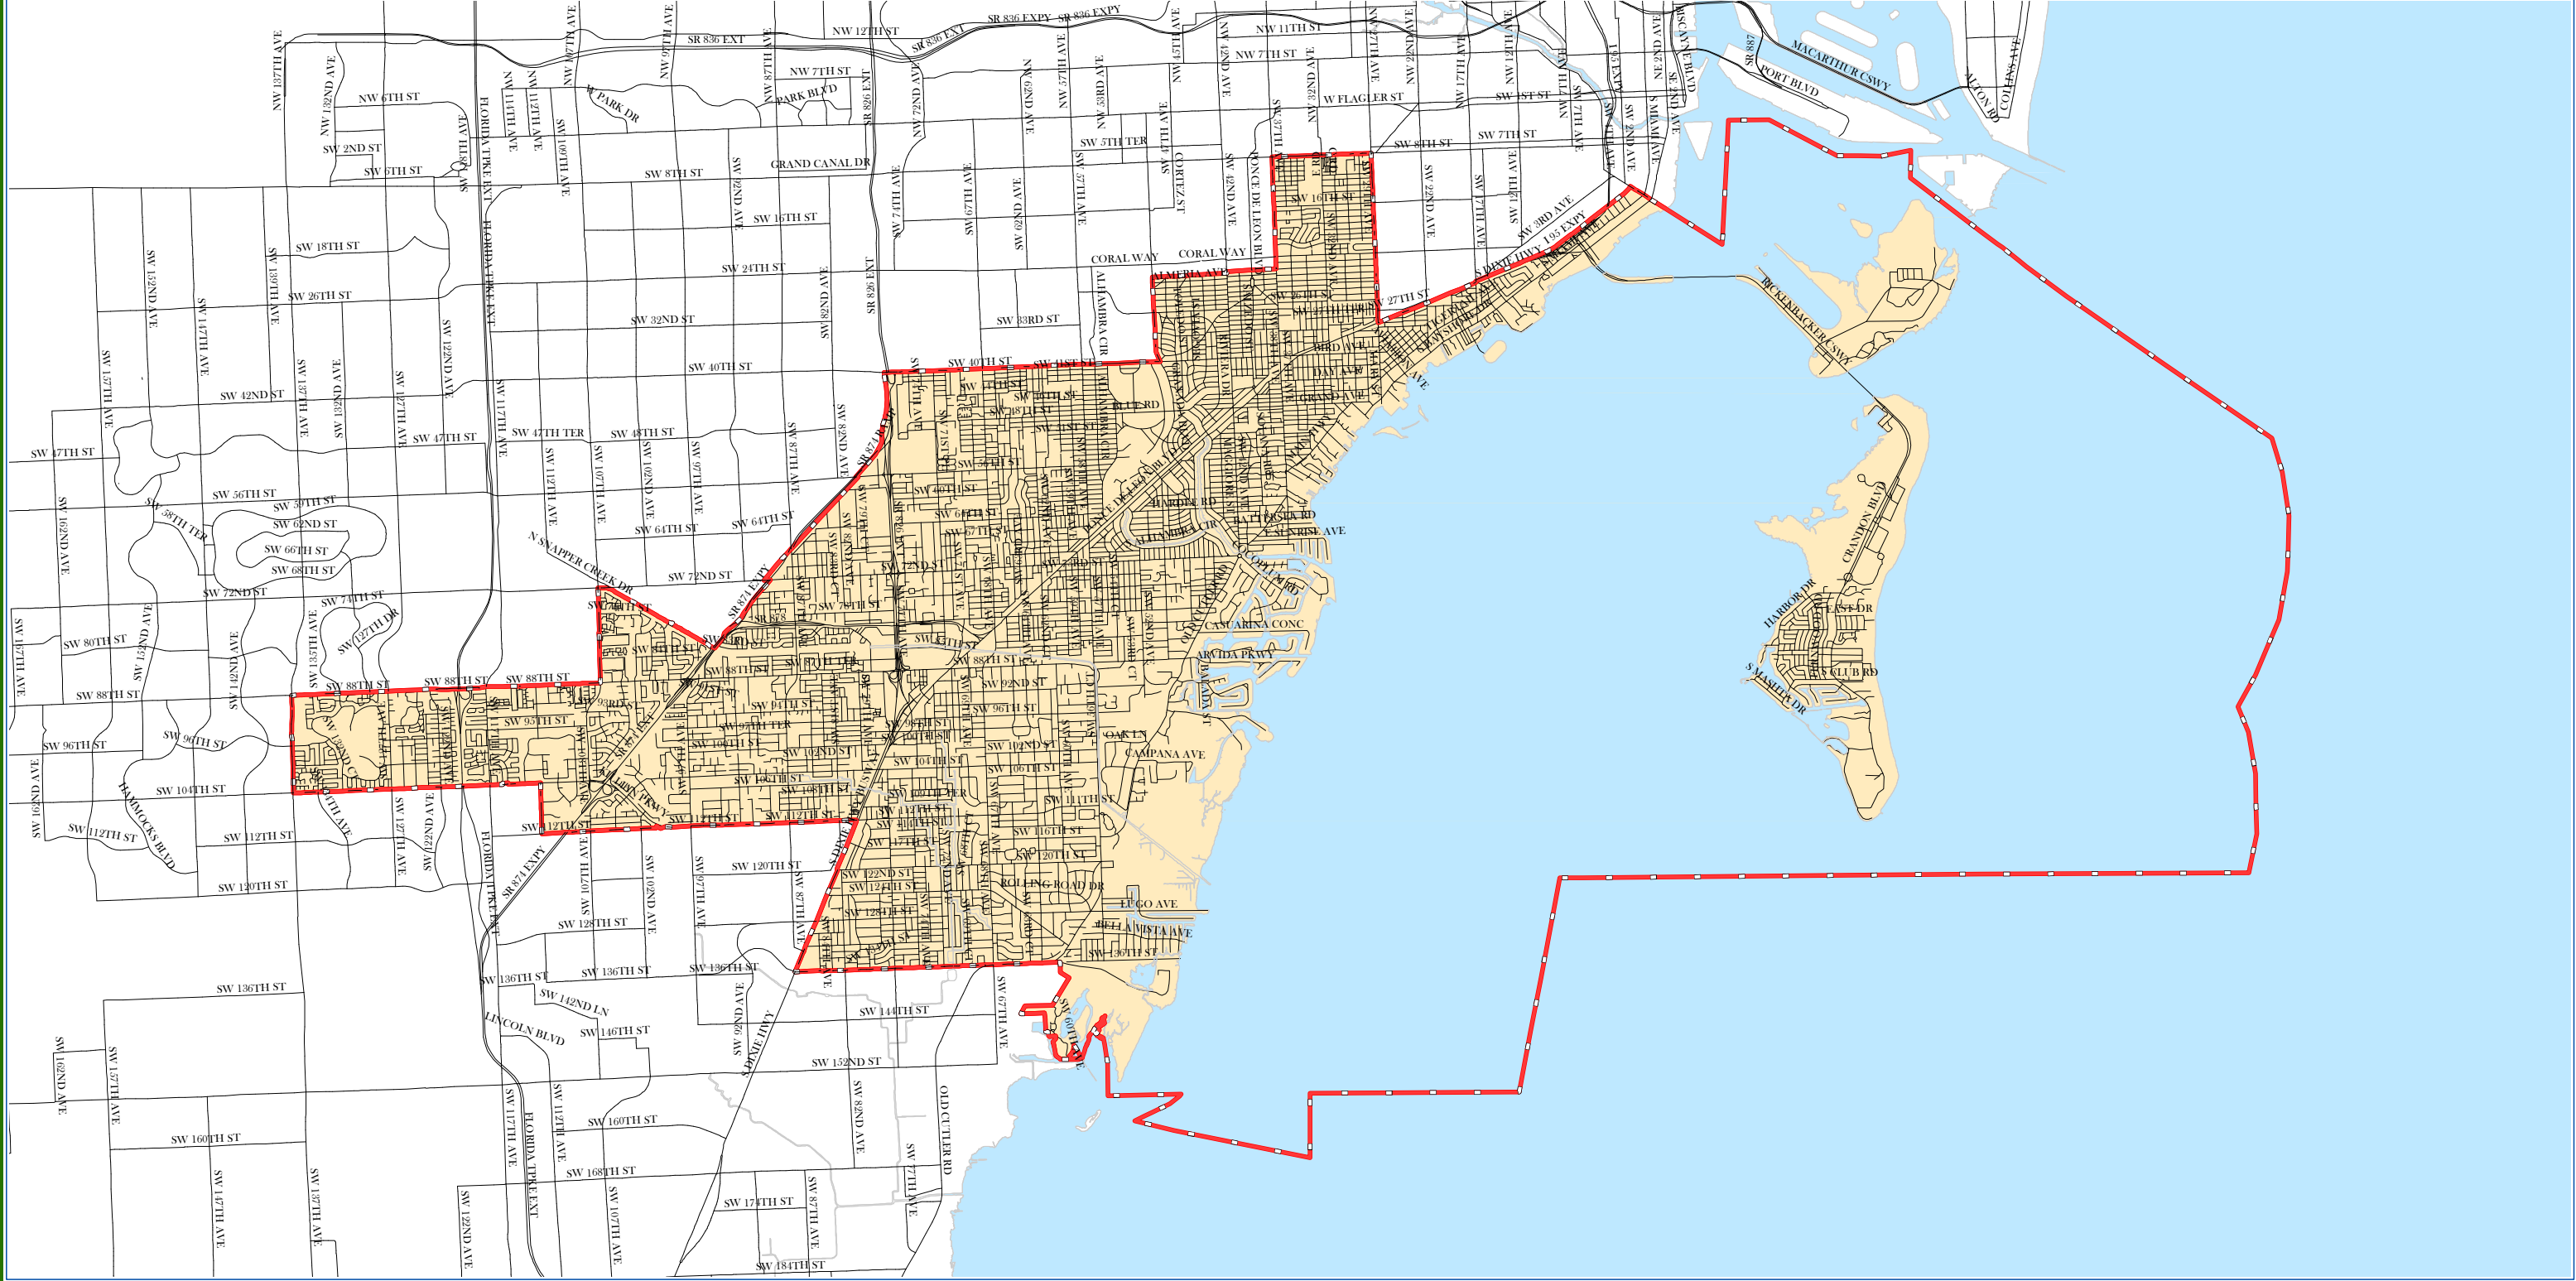

# COMMISSION DISTRICT 7

## MIAMI-DADE COUNTY, FLORIDA

- Legend**
-  Commission District Boundary
  -  Coastal Water
  -  Streets and Highways