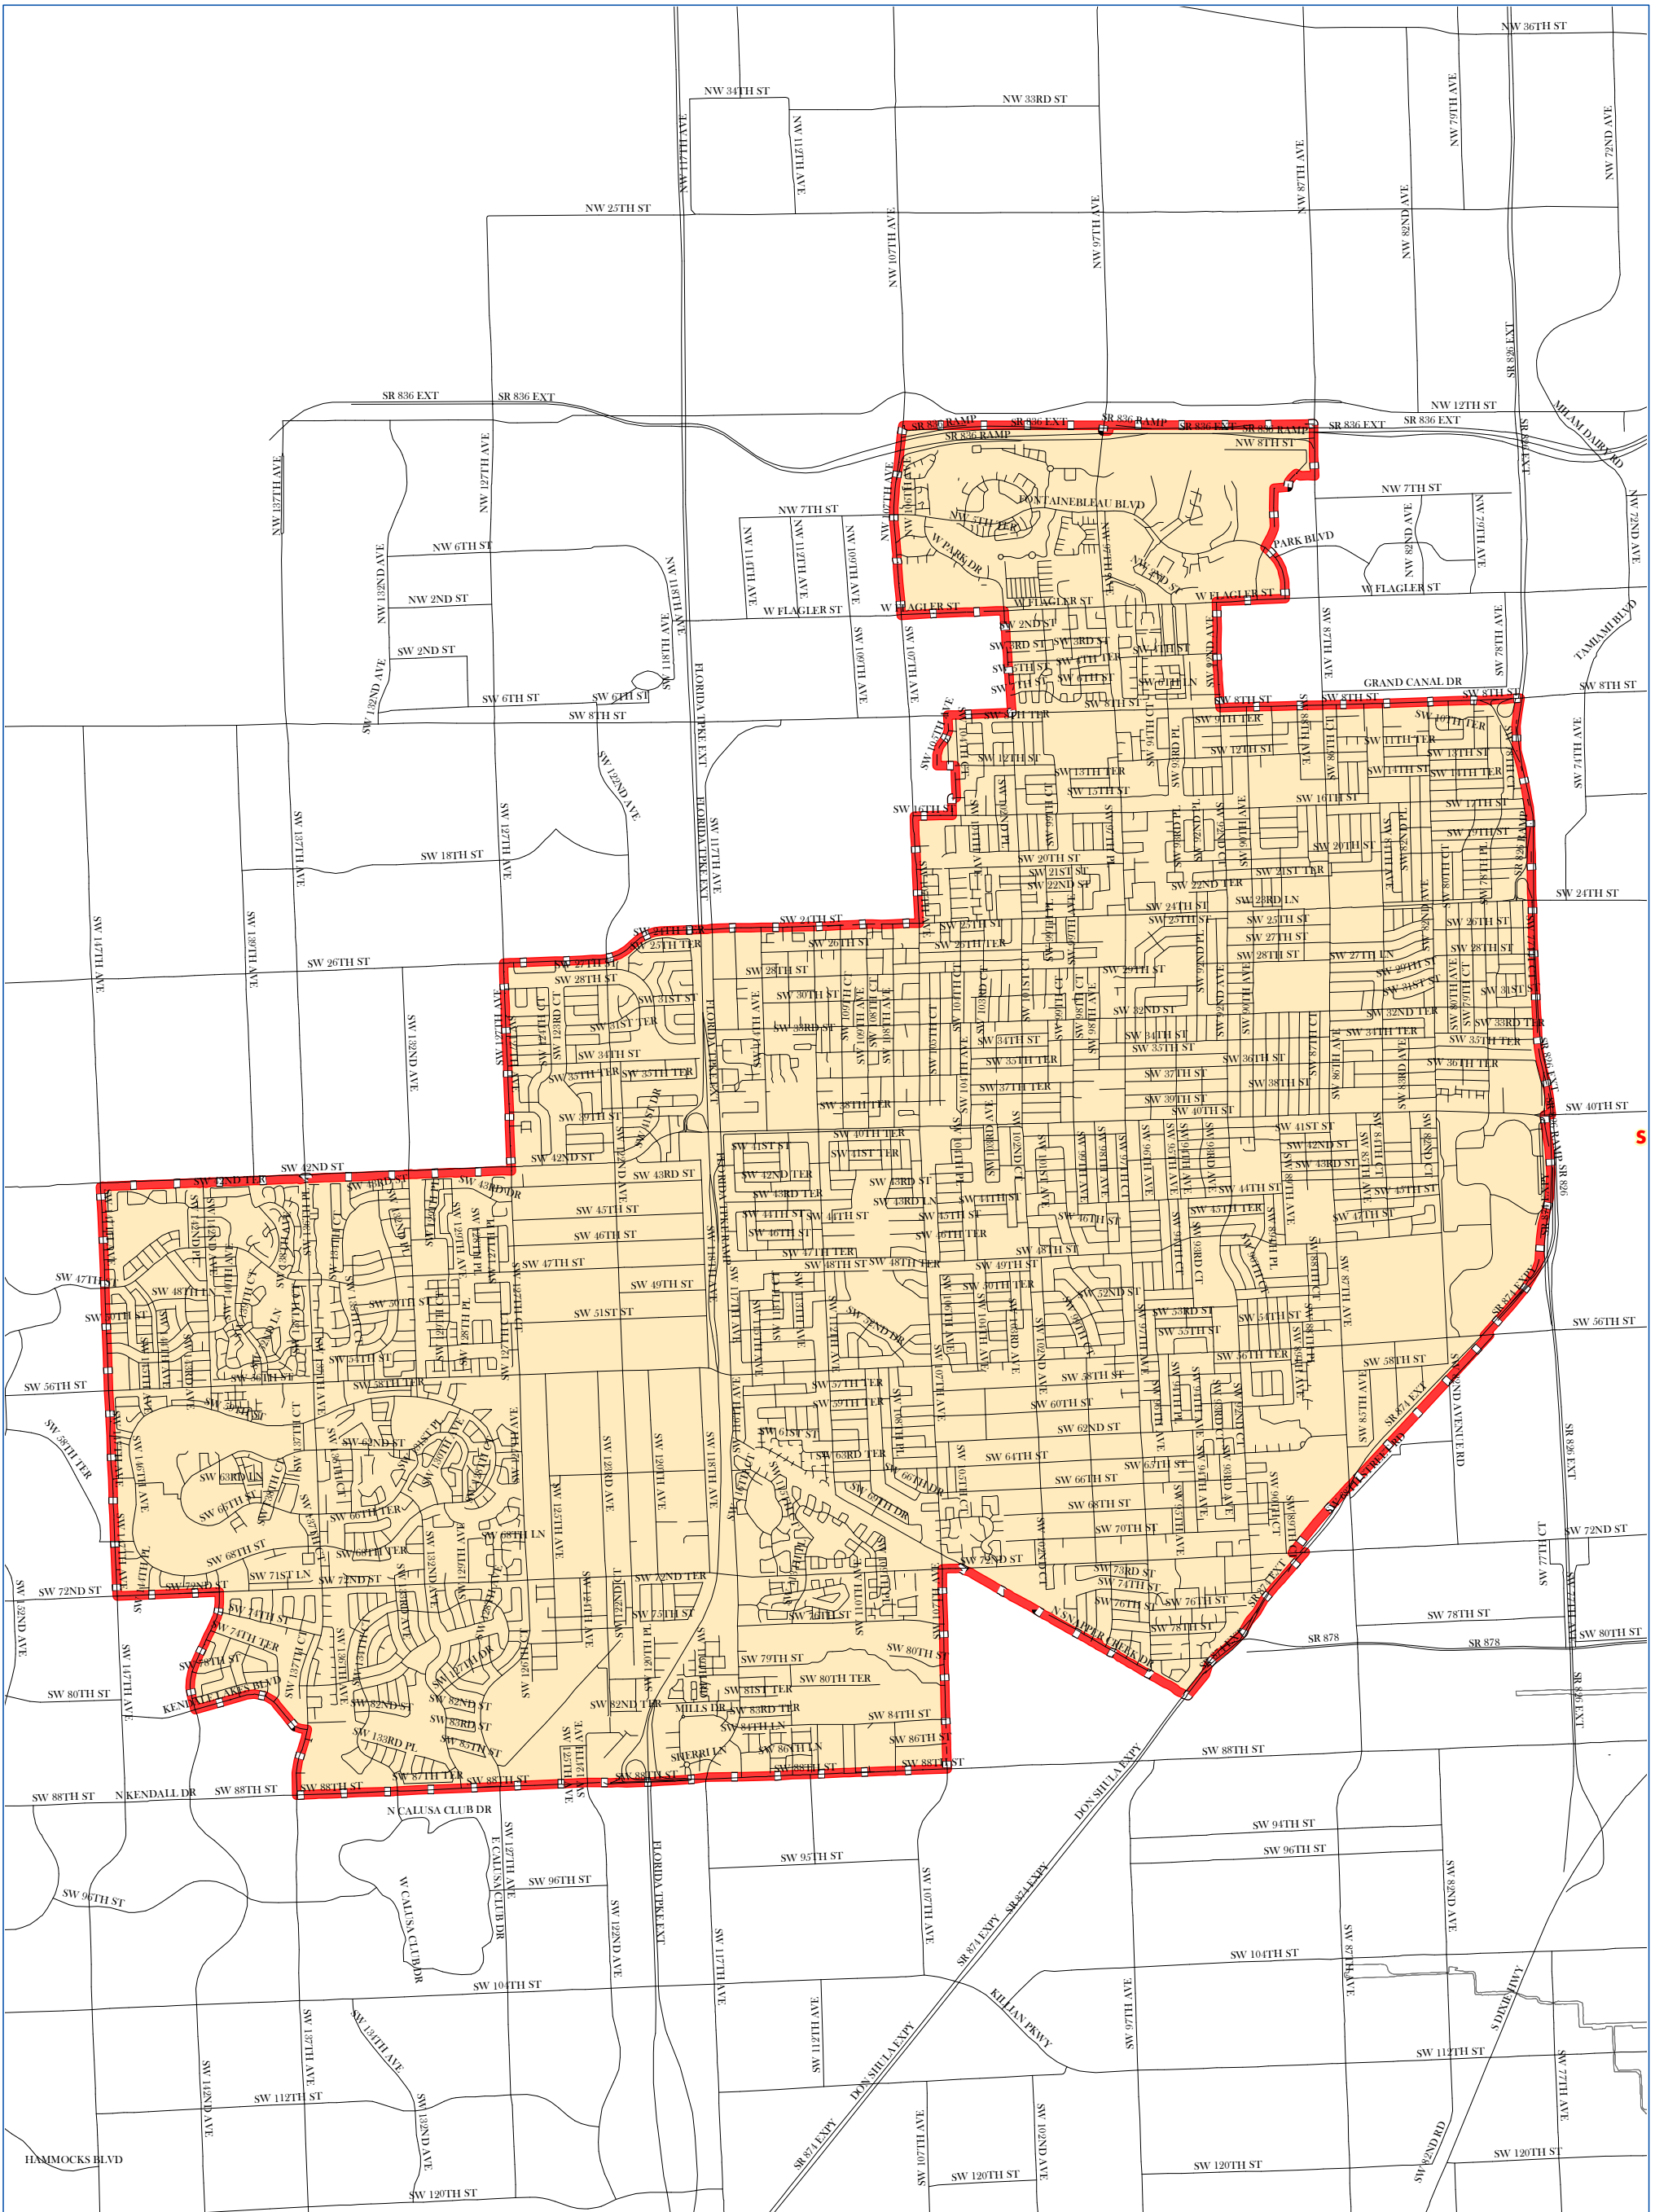

# COMMISSION DISTRICT 10

## MIAMI--DADE COUNTY, FLORIDA

### Legend

-  Commission District Boundary
-  Streets and Highways