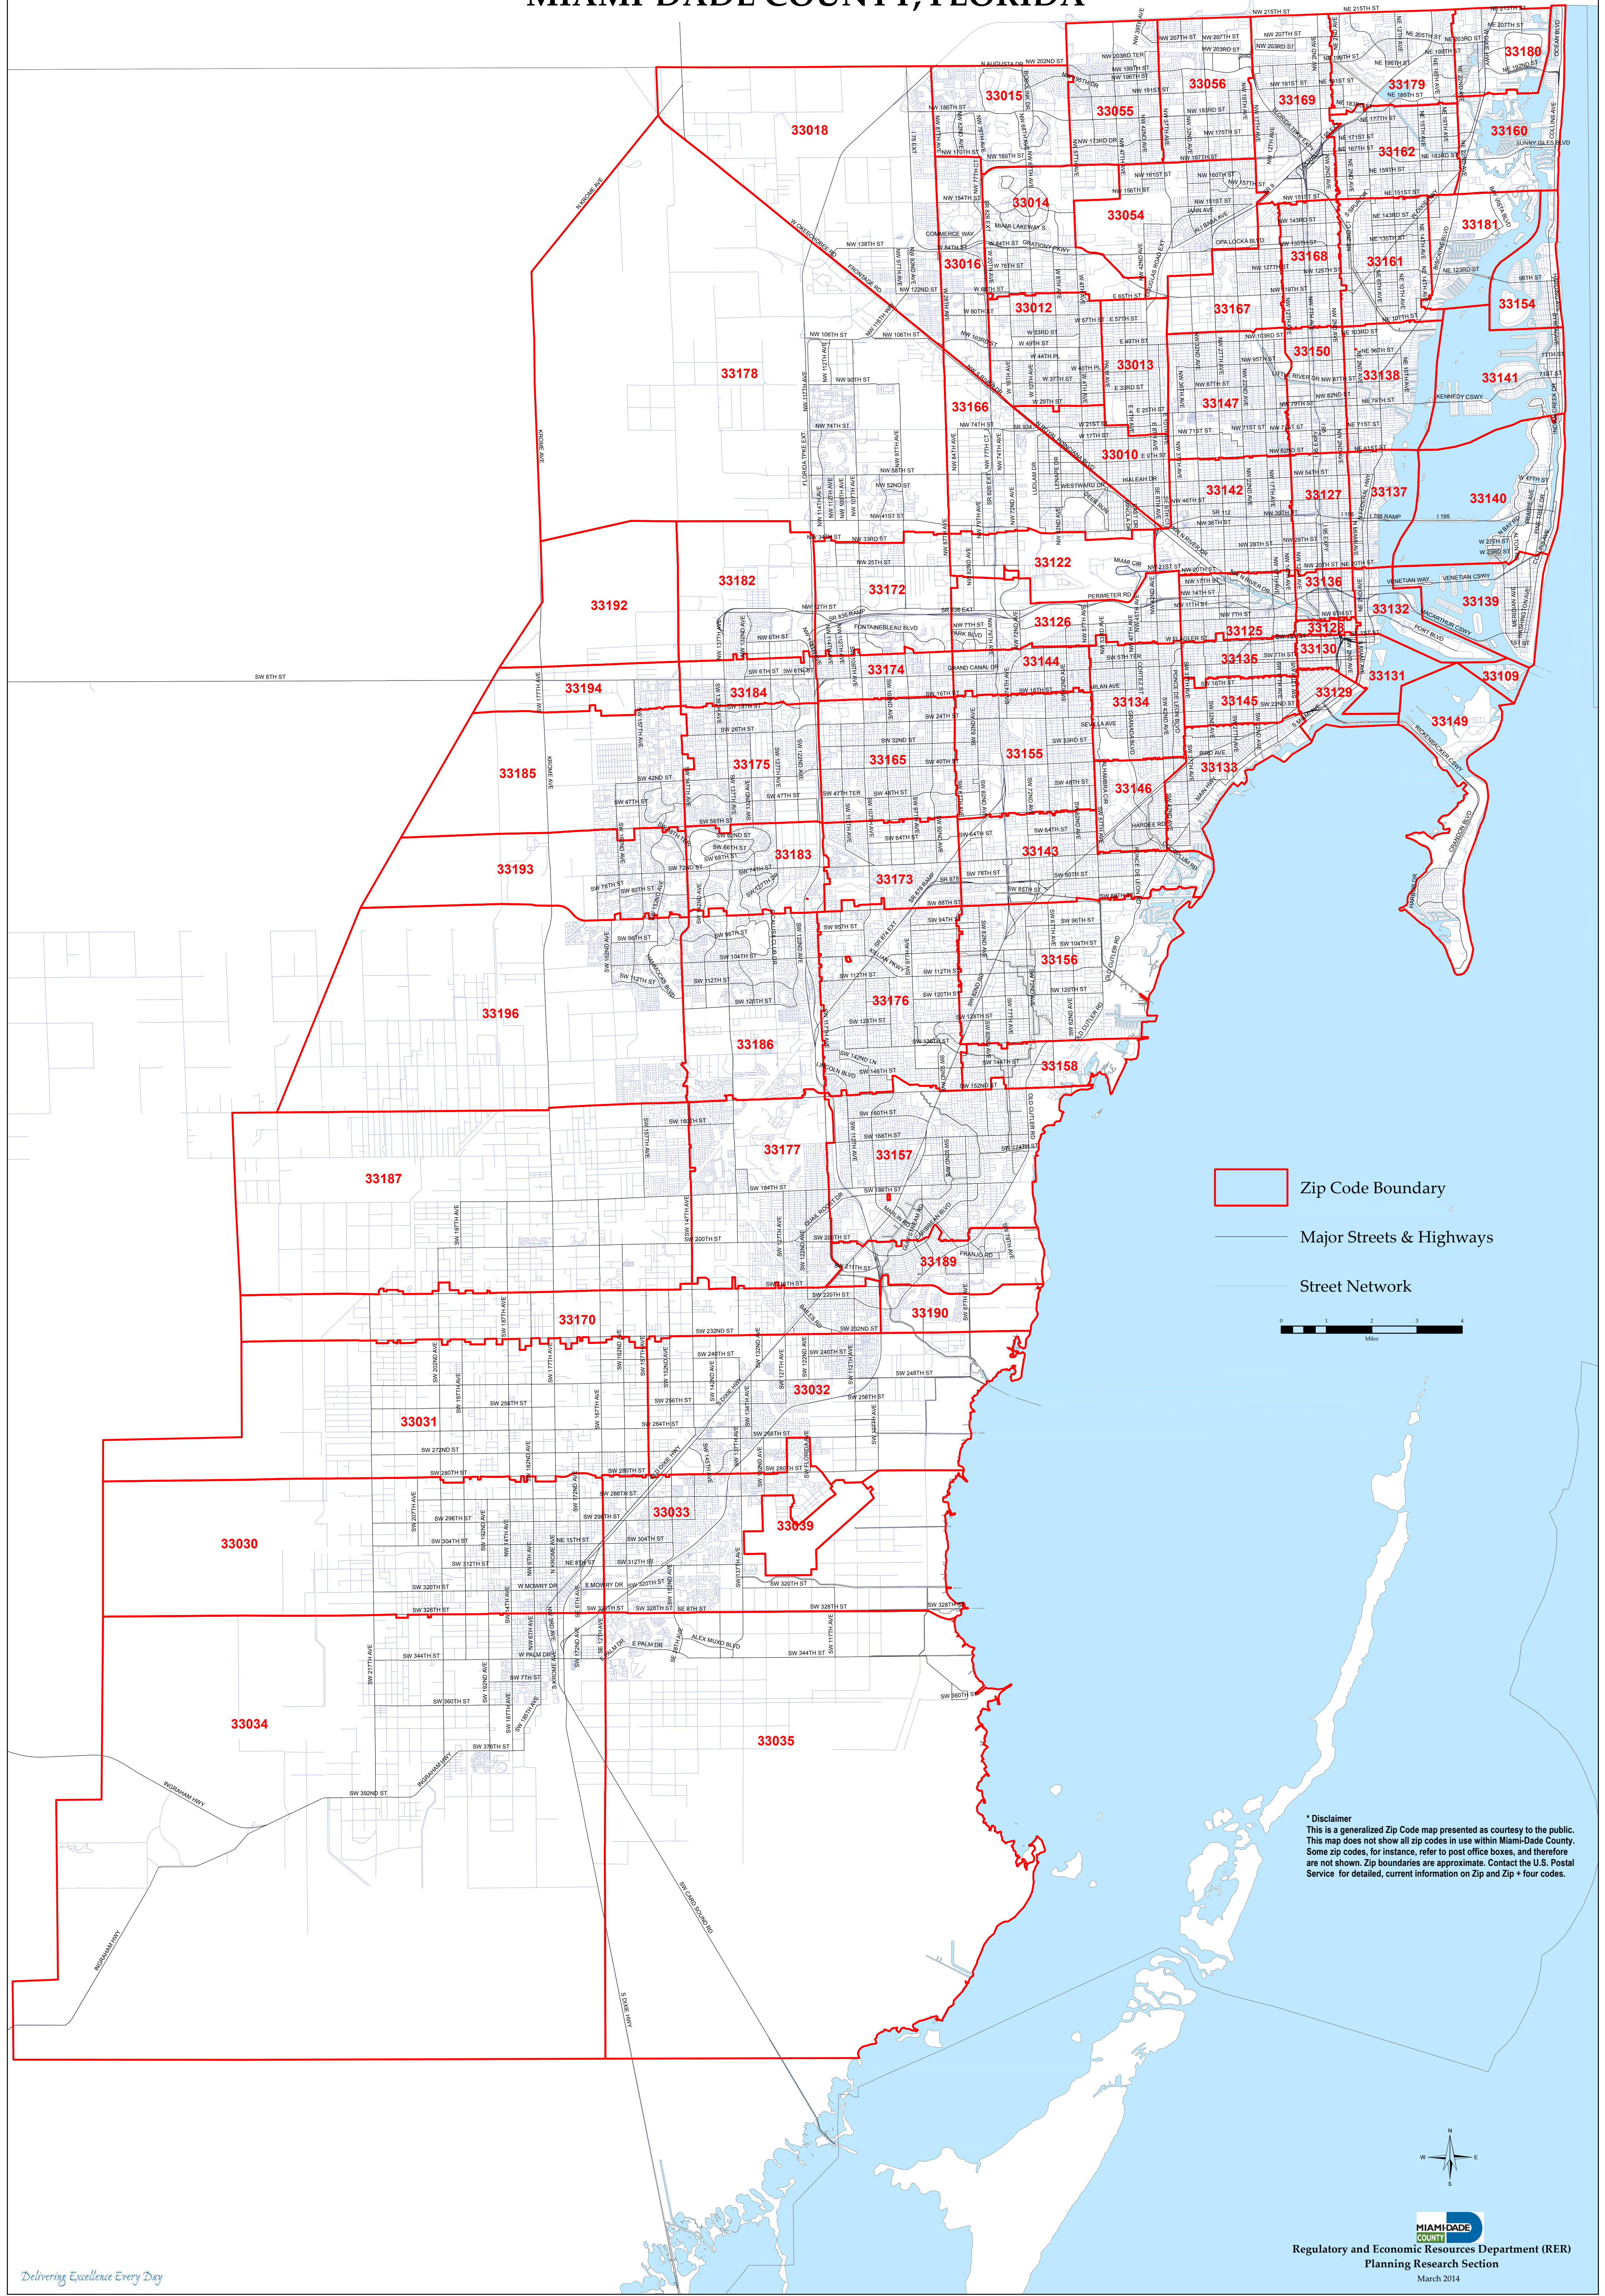

ZIP CODE BOUNDARY

MIAMI-DADE COUNTY, FLORIDA

- Zip Code Boundary
- Major Streets & Highways
- Street Network