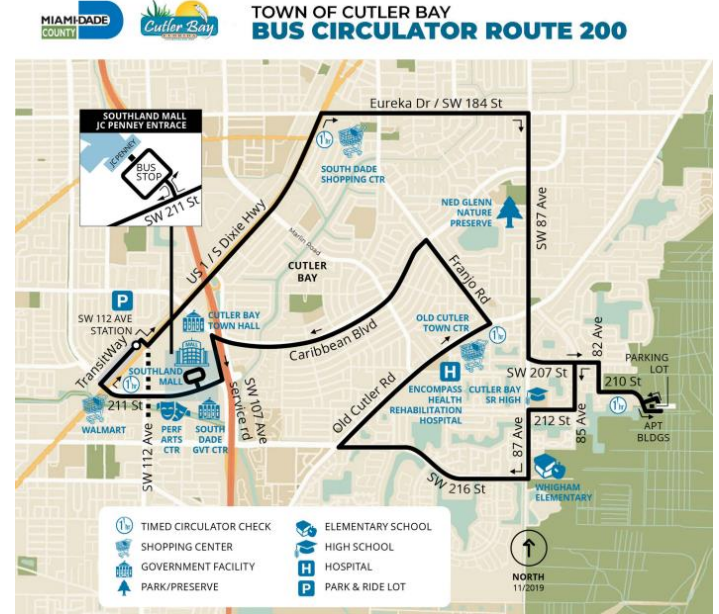

2023 CITT Annual Municipal Workshop Group Photo

HIALEAH & HIALEAH GARDENS SHUTTLE BUS: MARLIN ROUTE

HIALEAH & HIALEAH GARDENS

SHUTTLE BUS: FLAMINGO ROUTE

TOWN OF MEDLEY SHUTTLE BUS

MIAMI SPRINGS & VIRGINIA GARDENS SHUTTLE BUS

TOWN OF BAY HARBOR ISLANDS SHUTTLE BUS

(DISCONTINUED; NOW OFFERS ON-DEMAND)

CITY OF DORAL TROLLEY ROUTES 1-4

VILLAGE OF PALMETTO BAY IBUS

VILLAGE OF PINECREST PINECREST PEOPLE MOVER

TOWN OF CUTLER BAY LOCAL-500 BUS

CITY OF HOMESTEAD LUCY, CAMPBELL, & DOWNTOWN TROLLEY ROUTES

CITY OF OPA-LOCKA NORTH LINK ROUTE

CITY OF SWEETWATER ROUTE 1

CITY OF MIAMI GARDENS BLUE, ORANGE, RED, & GREEN ROUTES