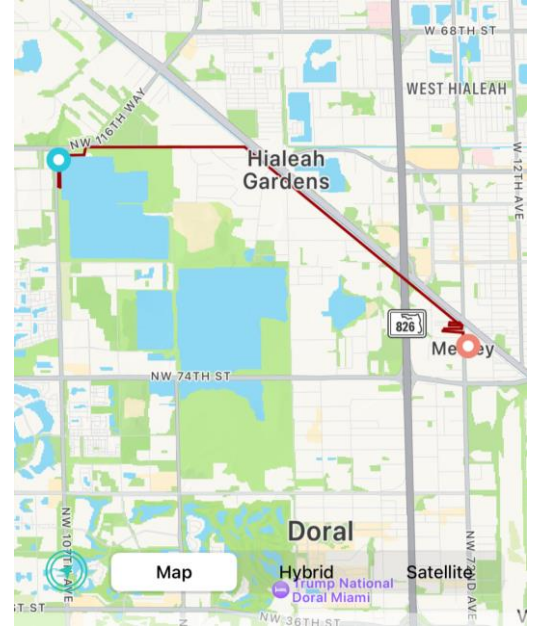

2023 CITT Annual Municipal Workshop Group Photo

HIALEAH & HIALEAH GARDENS SHUTTLE BUS: MARLIN ROUTE

HIALEAH & HIALEAH GARDENS

SHUTTLE BUS: FLAMINGO ROUTE

TOWN OF MEDLEY SHUTTLE BUS

MIAMI SPRINGS & VIRGINIA GARDENS SHUTTLE BUS

TOWN OF BAY HARBOR ISLANDS SHUTTLE BUS

(DISCONTINUED; NOW OFFERS ON-DEMAND)

CITY OF DORAL TROLLEY ROUTES 1-4

VILLAGE OF PALMETTO BAY IBUS

VILLAGE OF PINECREST PINECREST PEOPLE MOVER

TOWN OF CUTLER BAY LOCAL-500 BUS

CITY OF HOMESTEAD LUCY, CAMPBELL, & DOWNTOWN TROLLEY ROUTES

CITY OF OPA-LOCKA NORTH LINK ROUTE

CITY OF SWEETWATER ROUTE 1

CITY OF MIAMI GARDENS BLUE, ORANGE, RED, & GREEN ROUTES