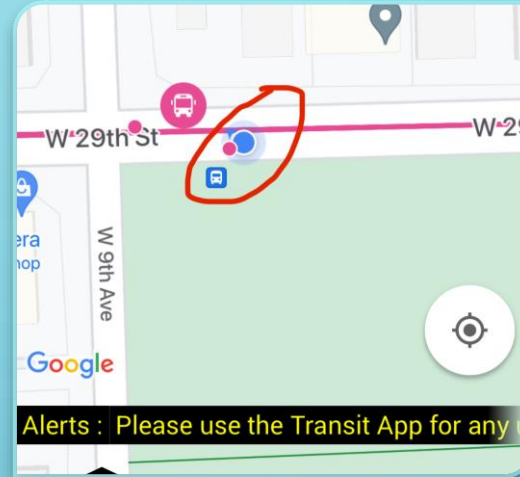

2023 CITT Annual Municipal Workshop Group Photo

HIALEAH & HIALEAH GARDENS SHUTTLE BUS: MARLIN ROUTE

HIALEAH & HIALEAH GARDENS

SHUTTLE BUS: FLAMINGO ROUTE

TOWN OF MEDLEY SHUTTLE BUS

MIAMI SPRINGS & VIRGINIA GARDENS SHUTTLE BUS

CITY OF HOMESTEAD LUCY, CAMPBELL, & DOWNTOWN TROLLEY ROUTES

CITY OF OPA-LOCKA NORTH LINK ROUTE

CITY OF SWEETWATER ROUTE 1

CITY OF MIAMI GARDENS BLUE, ORANGE, RED, & GREEN ROUTES