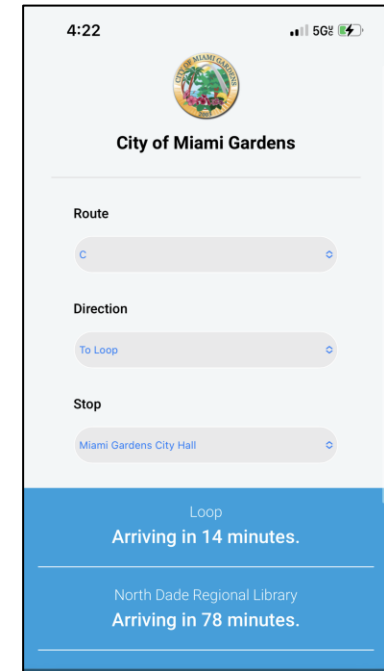

TOWN OF BAY HARBOR ISLANDS SHUTTLE BUS

(DISCONTINUED; NOW OFFERS ON-DEMAND)

CITY OF DORAL TROLLEY ROUTES 1-4

VILLAGE OF PALMETTO BAY IBUS

VILLAGE OF PINECREST PINECREST PEOPLE MOVER

TOWN OF CUTLER BAY LOCAL-500 BUS

CITY OF HOMESTEAD LUCY, CAMPBELL, & DOWNTOWN TROLLEY ROUTES

CITY OF OPA-LOCKA NORTH LINK ROUTE

CITY OF SWEETWATER ROUTE 1

CITY OF MIAMI GARDENS BLUE, ORANGE, RED, & GREEN ROUTES