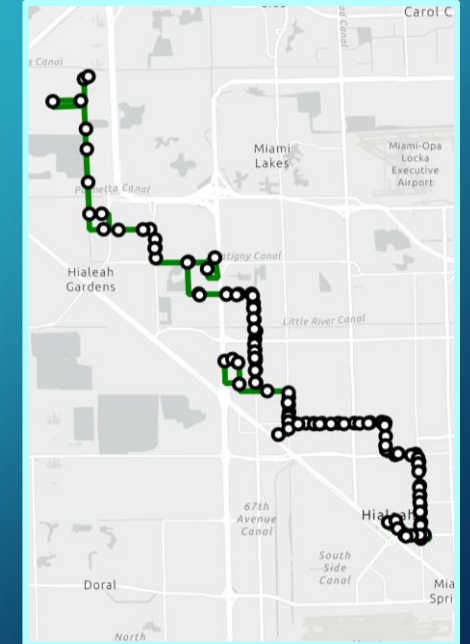

2023 CITT Annual Municipal Workshop Group Photo

HIALEAH & HIALEAH GARDENS SHUTTLE BUS: MARLIN ROUTE

HIALEAH & HIALEAH GARDENS

SHUTTLE BUS: FLAMINGO ROUTE

TOWN OF MEDLEY SHUTTLE BUS

MIAMI SPRINGS & VIRGINIA GARDENS SHUTTLE BUS

TOWN OF BAY HARBOR ISLANDS SHUTTLE BUS

(DISCONTINUED; NOW OFFERS ON-DEMAND)

CITY OF DORAL TROLLEY ROUTES 1-4

VILLAGE OF PALMETTO BAY IBUS

VILLAGE OF PINECREST PINECREST PEOPLE MOVER

TOWN OF CUTLER BAY LOCAL-500 BUS

CITY OF HOMESTEAD LUCY, CAMPBELL, & DOWNTOWN TROLLEY ROUTES

CITY OF OPA-LOCKA NORTH LINK ROUTE

CITY OF SWEETWATER ROUTE 1

CITY OF MIAMI GARDENS BLUE, ORANGE, RED, & GREEN ROUTES