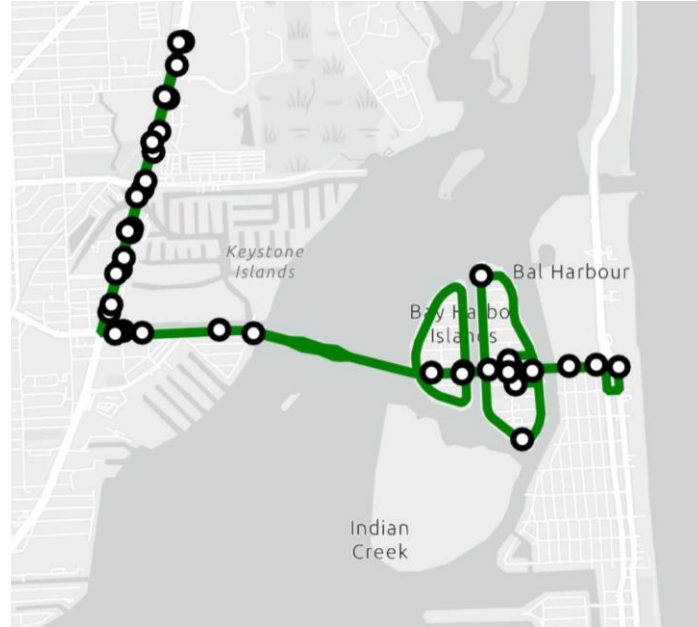

2023 CITT Annual Municipal Workshop Group Photo

HIALEAH & HIALEAH GARDENS SHUTTLE BUS: MARLIN ROUTE

HIALEAH & HIALEAH GARDENS

SHUTTLE BUS: FLAMINGO ROUTE

TOWN OF MEDLEY SHUTTLE BUS

MIAMI SPRINGS & VIRGINIA GARDENS SHUTTLE BUS

TOWN OF BAY HARBOR ISLANDS SHUTTLE BUS

(DISCONTINUED; NOW OFFERS ON-DEMAND)

CITY OF DORAL TROLLEY ROUTES 1-4

VILLAGE OF PALMETTO BAY IBUS

VILLAGE OF PINECREST PINECREST PEOPLE MOVER

TOWN OF CUTLER BAY LOCAL-500 BUS

CITY OF HOMESTEAD LUCY, CAMPBELL, & DOWNTOWN TROLLEY ROUTES

CITY OF OPA-LOCKA NORTH LINK ROUTE

CITY OF SWEETWATER ROUTE 1

CITY OF MIAMI GARDENS BLUE, ORANGE, RED, & GREEN ROUTES