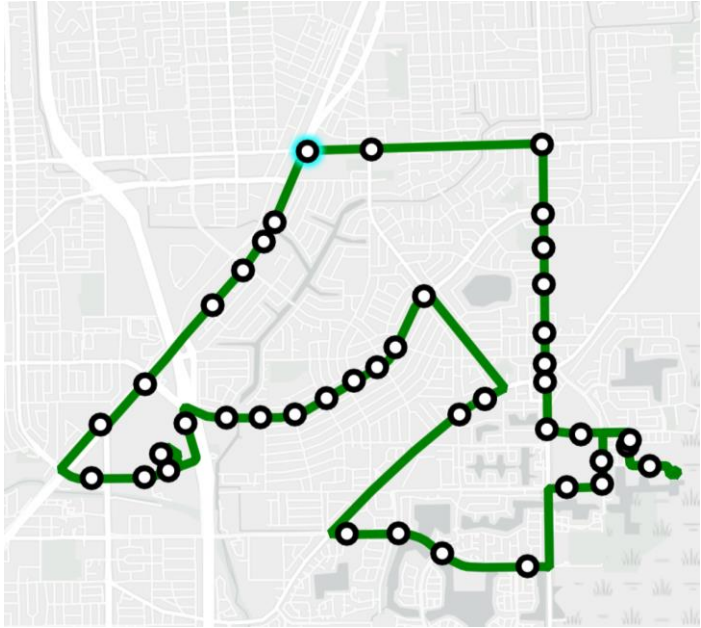

2023 CITT Annual Municipal Workshop Group Photo

HIALEAH & HIALEAH GARDENS SHUTTLE BUS: MARLIN ROUTE

HIALEAH & HIALEAH GARDENS

SHUTTLE BUS: FLAMINGO ROUTE

TOWN OF MEDLEY SHUTTLE BUS

MIAMI SPRINGS & VIRGINIA GARDENS SHUTTLE BUS

TOWN OF BAY HARBOR ISLANDS SHUTTLE BUS

(DISCONTINUED; NOW OFFERS ON-DEMAND)

CITY OF DORAL TROLLEY ROUTES 1-4

VILLAGE OF PALMETTO BAY IBUS

VILLAGE OF PINECREST PINECREST PEOPLE MOVER

TOWN OF CUTLER BAY LOCAL-500 BUS

CITY OF HOMESTEAD LUCY, CAMPBELL, & DOWNTOWN TROLLEY ROUTES

CITY OF OPA-LOCKA NORTH LINK ROUTE

CITY OF SWEETWATER ROUTE 1

CITY OF MIAMI GARDENS BLUE, ORANGE, RED, & GREEN ROUTES