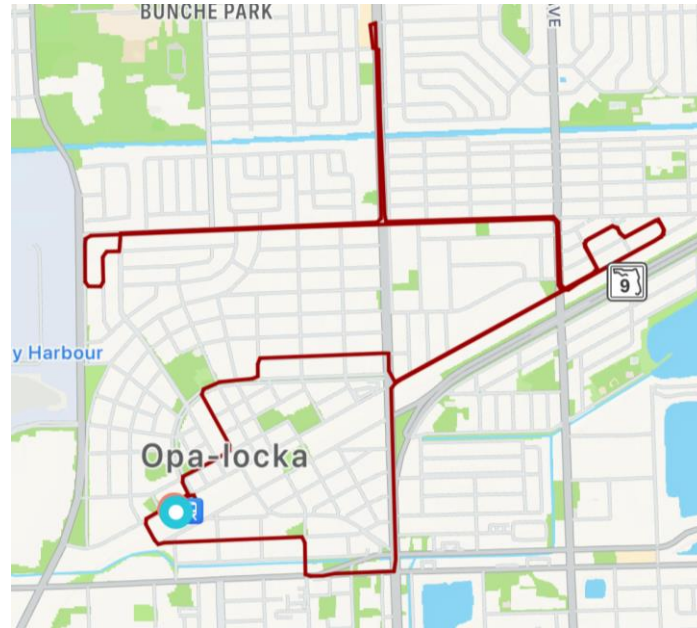

2023 CITT Annual Municipal Workshop Group Photo

HIALEAH & HIALEAH GARDENS SHUTTLE BUS: MARLIN ROUTE

HIALEAH & HIALEAH GARDENS

SHUTTLE BUS: FLAMINGO ROUTE

TOWN OF MEDLEY SHUTTLE BUS

MIAMI SPRINGS & VIRGINIA GARDENS SHUTTLE BUS

TOWN OF BAY HARBOR ISLANDS SHUTTLE BUS

(DISCONTINUED; NOW OFFERS ON-DEMAND)

CITY OF DORAL TROLLEY ROUTES 1-4

VILLAGE OF PALMETTO BAY IBUS

VILLAGE OF PINECREST PINECREST PEOPLE MOVER

TOWN OF CUTLER BAY LOCAL-500 BUS

CITY OF HOMESTEAD LUCY, CAMPBELL, & DOWNTOWN TROLLEY ROUTES

CITY OF OPA-LOCKA NORTH LINK ROUTE

CITY OF SWEETWATER ROUTE 1

CITY OF MIAMI GARDENS BLUE, ORANGE, RED, & GREEN ROUTES