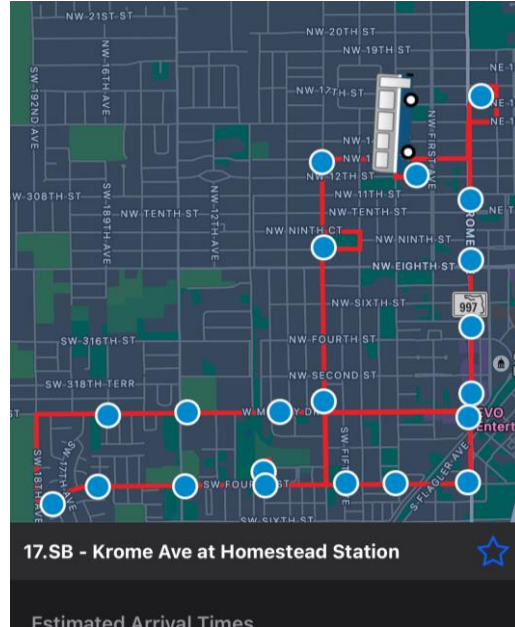

2023 CITT Annual Municipal Workshop Group Photo

HIALEAH & HIALEAH GARDENS SHUTTLE BUS: MARLIN ROUTE

HIALEAH & HIALEAH GARDENS

SHUTTLE BUS: FLAMINGO ROUTE

TOWN OF MEDLEY SHUTTLE BUS

MIAMI SPRINGS & VIRGINIA GARDENS SHUTTLE BUS

TOWN OF BAY HARBOR ISLANDS SHUTTLE BUS

(DISCONTINUED; NOW OFFERS ON-DEMAND)

CITY OF DORAL TROLLEY ROUTES 1-4

VILLAGE OF PALMETTO BAY IBUS

VILLAGE OF PINECREST PINECREST PEOPLE MOVER

TOWN OF CUTLER BAY LOCAL-500 BUS

CITY OF HOMESTEAD LUCY, CAMPBELL, & DOWNTOWN TROLLEY ROUTES

CITY OF OPA-LOCKA NORTH LINK ROUTE

CITY OF SWEETWATER ROUTE 1

CITY OF MIAMI GARDENS BLUE, ORANGE, RED, & GREEN ROUTES