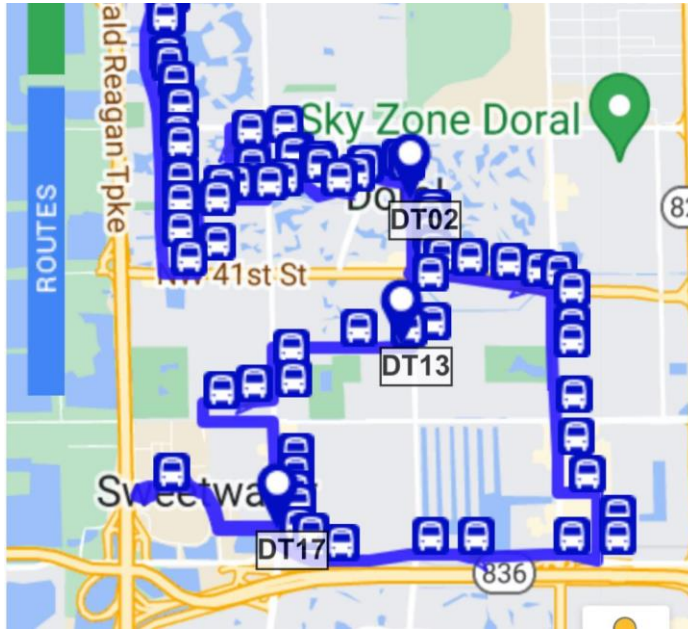

2023 CITT Annual Municipal Workshop Group Photo

HIALEAH & HIALEAH GARDENS SHUTTLE BUS: MARLIN ROUTE

HIALEAH & HIALEAH GARDENS

SHUTTLE BUS: FLAMINGO ROUTE

TOWN OF MEDLEY SHUTTLE BUS

MIAMI SPRINGS & VIRGINIA GARDENS SHUTTLE BUS

TOWN OF BAY HARBOR ISLANDS SHUTTLE BUS

(DISCONTINUED; NOW OFFERS ON-DEMAND)

CITY OF DORAL TROLLEY ROUTES 1-4

VILLAGE OF PALMETTO BAY IBUS

VILLAGE OF PINECREST PINECREST PEOPLE MOVER

TOWN OF CUTLER BAY LOCAL-500 BUS

CITY OF HOMESTEAD LUCY, CAMPBELL, & DOWNTOWN TROLLEY ROUTES

CITY OF OPA-LOCKA NORTH LINK ROUTE

CITY OF SWEETWATER ROUTE 1

CITY OF MIAMI GARDENS BLUE, ORANGE, RED, & GREEN ROUTES