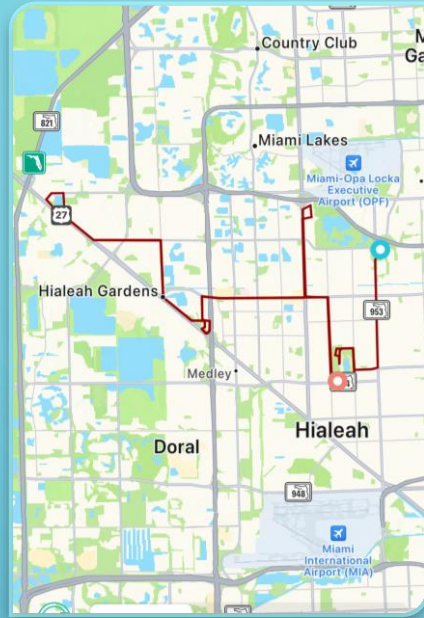

2023 CITT Annual Municipal Workshop Group Photo

HIALEAH & HIALEAH GARDENS SHUTTLE BUS: MARLIN ROUTE

HIALEAH & HIALEAH GARDENS

SHUTTLE BUS: FLAMINGO ROUTE

TOWN OF MEDLEY SHUTTLE BUS

MIAMI SPRINGS & VIRGINIA GARDENS SHUTTLE BUS

TOWN OF BAY HARBOR ISLANDS SHUTTLE BUS

(DISCONTINUED; NOW OFFERS ON-DEMAND)

CITY OF DORAL TROLLEY ROUTES 1-4

VILLAGE OF PALMETTO BAY IBUS

VILLAGE OF PINECREST PINECREST PEOPLE MOVER

TOWN OF CUTLER BAY LOCAL-500 BUS

CITY OF HOMESTEAD LUCY, CAMPBELL, & DOWNTOWN TROLLEY ROUTES

CITY OF OPA-LOCKA NORTH LINK ROUTE

CITY OF SWEETWATER ROUTE 1

CITY OF MIAMI GARDENS BLUE, ORANGE, RED, & GREEN ROUTES