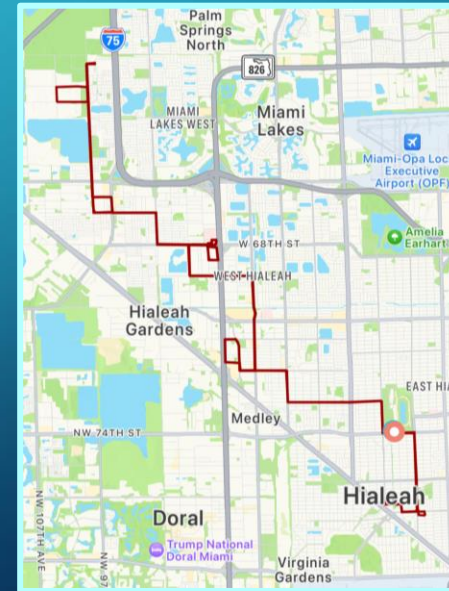

2023 CITT Annual Municipal Workshop Group Photo

HIALEAH & HIALEAH GARDENS SHUTTLE BUS: MARLIN ROUTE

HIALEAH & HIALEAH GARDENS

SHUTTLE BUS: FLAMINGO ROUTE

TOWN OF MEDLEY SHUTTLE BUS

MIAMI SPRINGS & VIRGINIA GARDENS SHUTTLE BUS

TOWN OF BAY HARBOR ISLANDS SHUTTLE BUS

(DISCONTINUED; NOW OFFERS ON-DEMAND)

CITY OF DORAL TROLLEY ROUTES 1-4

VILLAGE OF PALMETTO BAY IBUS

VILLAGE OF PINECREST PINECREST PEOPLE MOVER

TOWN OF CUTLER BAY LOCAL-500 BUS

CITY OF HOMESTEAD LUCY, CAMPBELL, & DOWNTOWN TROLLEY ROUTES

CITY OF OPA-LOCKA NORTH LINK ROUTE

CITY OF SWEETWATER ROUTE 1

CITY OF MIAMI GARDENS BLUE, ORANGE, RED, & GREEN ROUTES