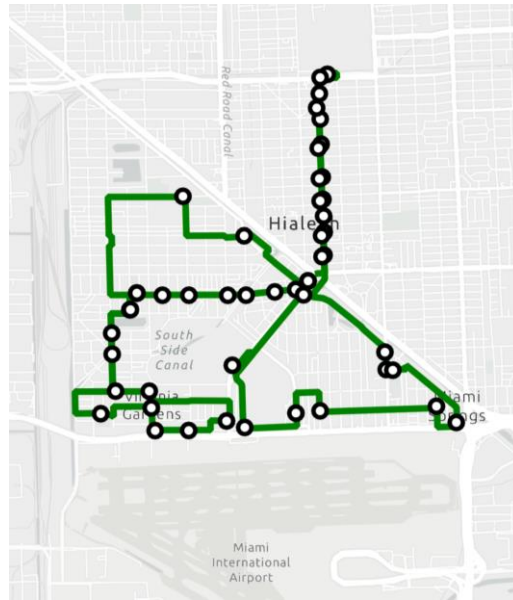

2023 CITT Annual Municipal Workshop Group Photo

HIALEAH & HIALEAH GARDENS SHUTTLE BUS: MARLIN ROUTE

HIALEAH & HIALEAH GARDENS

SHUTTLE BUS: FLAMINGO ROUTE

TOWN OF MEDLEY SHUTTLE BUS

MIAMI SPRINGS & VIRGINIA GARDENS SHUTTLE BUS

TOWN OF BAY HARBOR ISLANDS SHUTTLE BUS

(DISCONTINUED; NOW OFFERS ON-DEMAND)

CITY OF DORAL TROLLEY ROUTES 1-4

VILLAGE OF PALMETTO BAY IBUS

VILLAGE OF PINECREST PINECREST PEOPLE MOVER

TOWN OF CUTLER BAY LOCAL-500 BUS

CITY OF HOMESTEAD LUCY, CAMPBELL, & DOWNTOWN TROLLEY ROUTES

CITY OF OPA-LOCKA NORTH LINK ROUTE

CITY OF SWEETWATER ROUTE 1

CITY OF MIAMI GARDENS BLUE, ORANGE, RED, & GREEN ROUTES