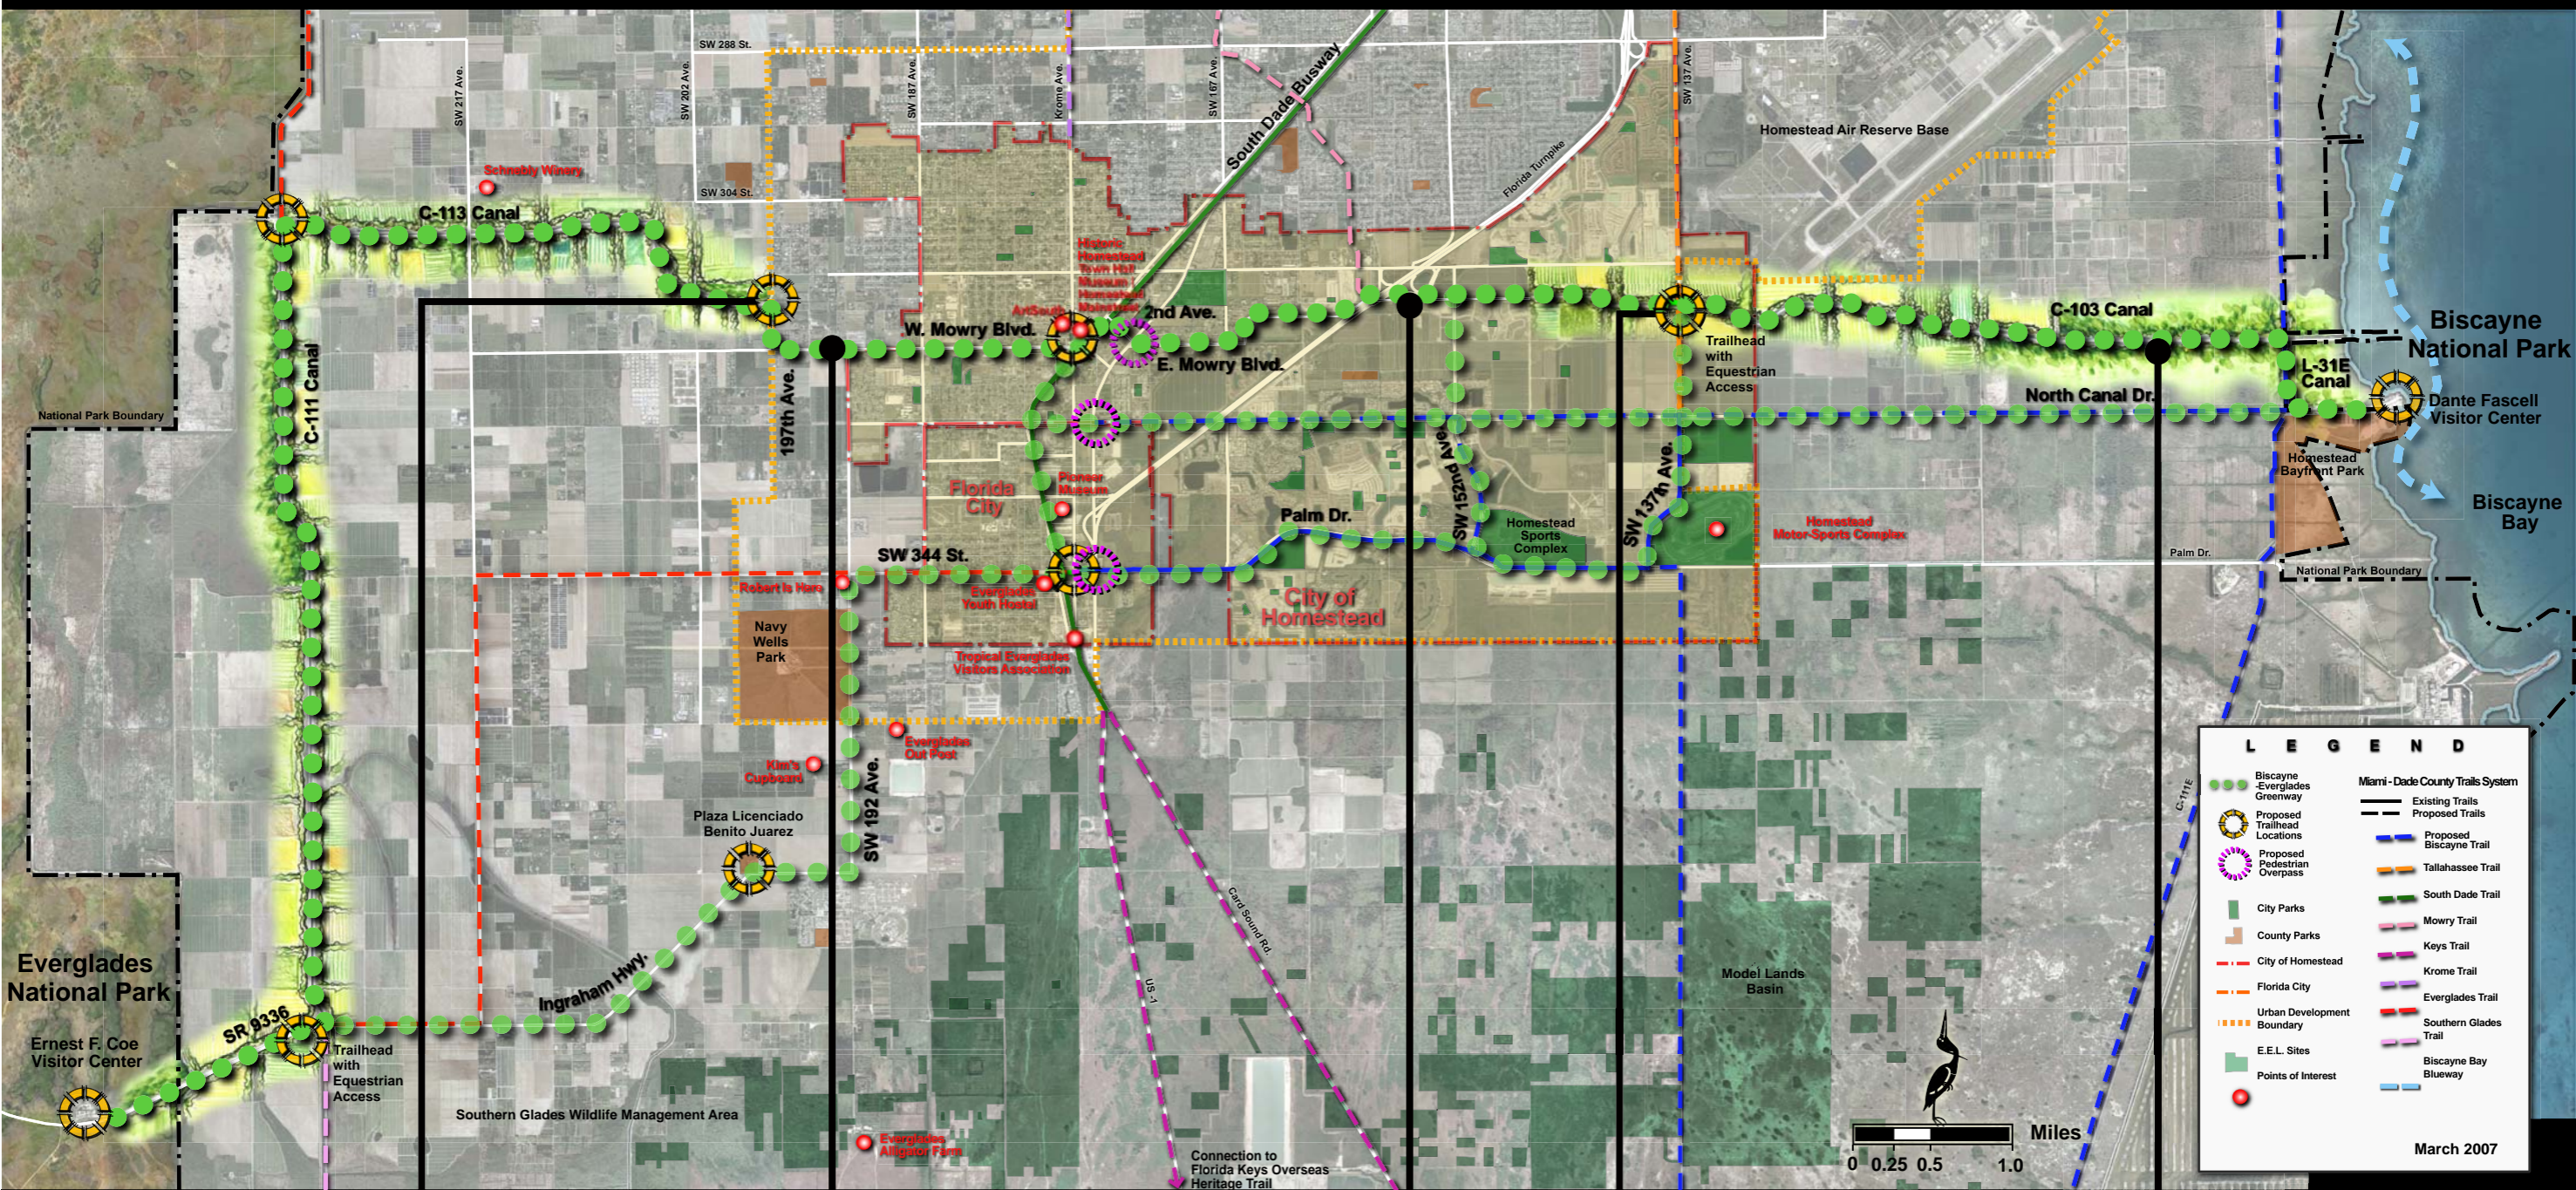

Biscayne - Everglades Greenway

Preferred Corridor

LEGEND

	Biscayne Everglades Greenway		Existing Trails
	Proposed Trailhead Locations		Proposed Trails
	Proposed Pedestrian Overpass		Proposed Biscayne Trail
	City Parks		Tallahassee Trail
	County Parks		South Dade Trail
	City of Homestead		Mowry Trail
	Urban Development Boundary		Keys Trail
	E.E.L. Sites		Krome Trail
	Points of Interest		Everglades Trail
			Southern Glades Trail
			Biscayne Bay Blueway

MIAMI-DADE COUNTY TRAILS SYSTEM

March 2007

Western Rural Corridor

Urban Corridor

Sub Urban Corridor

Typical Trailhead

Eastern Rural Corridor