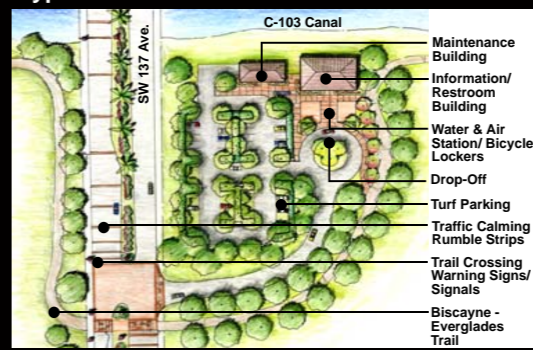

Biscayne - Everglades Greenway

Preferred Corridor

LEGEND

	Biscayne Everglades Greenway		Existing Trails
	Proposed Trailhead Locations		Proposed Trails
	Proposed Pedestrian Overpass		Proposed Biscayne Trail
	City Parks		Tallahassee Trail
	County Parks		South Dade Trail
	City of Homestead		Mowry Trail
	Urban Development Boundary		Keys Trail
	E.E.L. Sites		Krome Trail
	Points of Interest		Everglades Trail
			Southern Glades Trail
			Biscayne Bay Blueway

MIAMI-DADE COUNTY TRAILS SYSTEM

March 2007

Western Rural Corridor

Urban Corridor

Sub Urban Corridor

Typical Trailhead

Eastern Rural Corridor