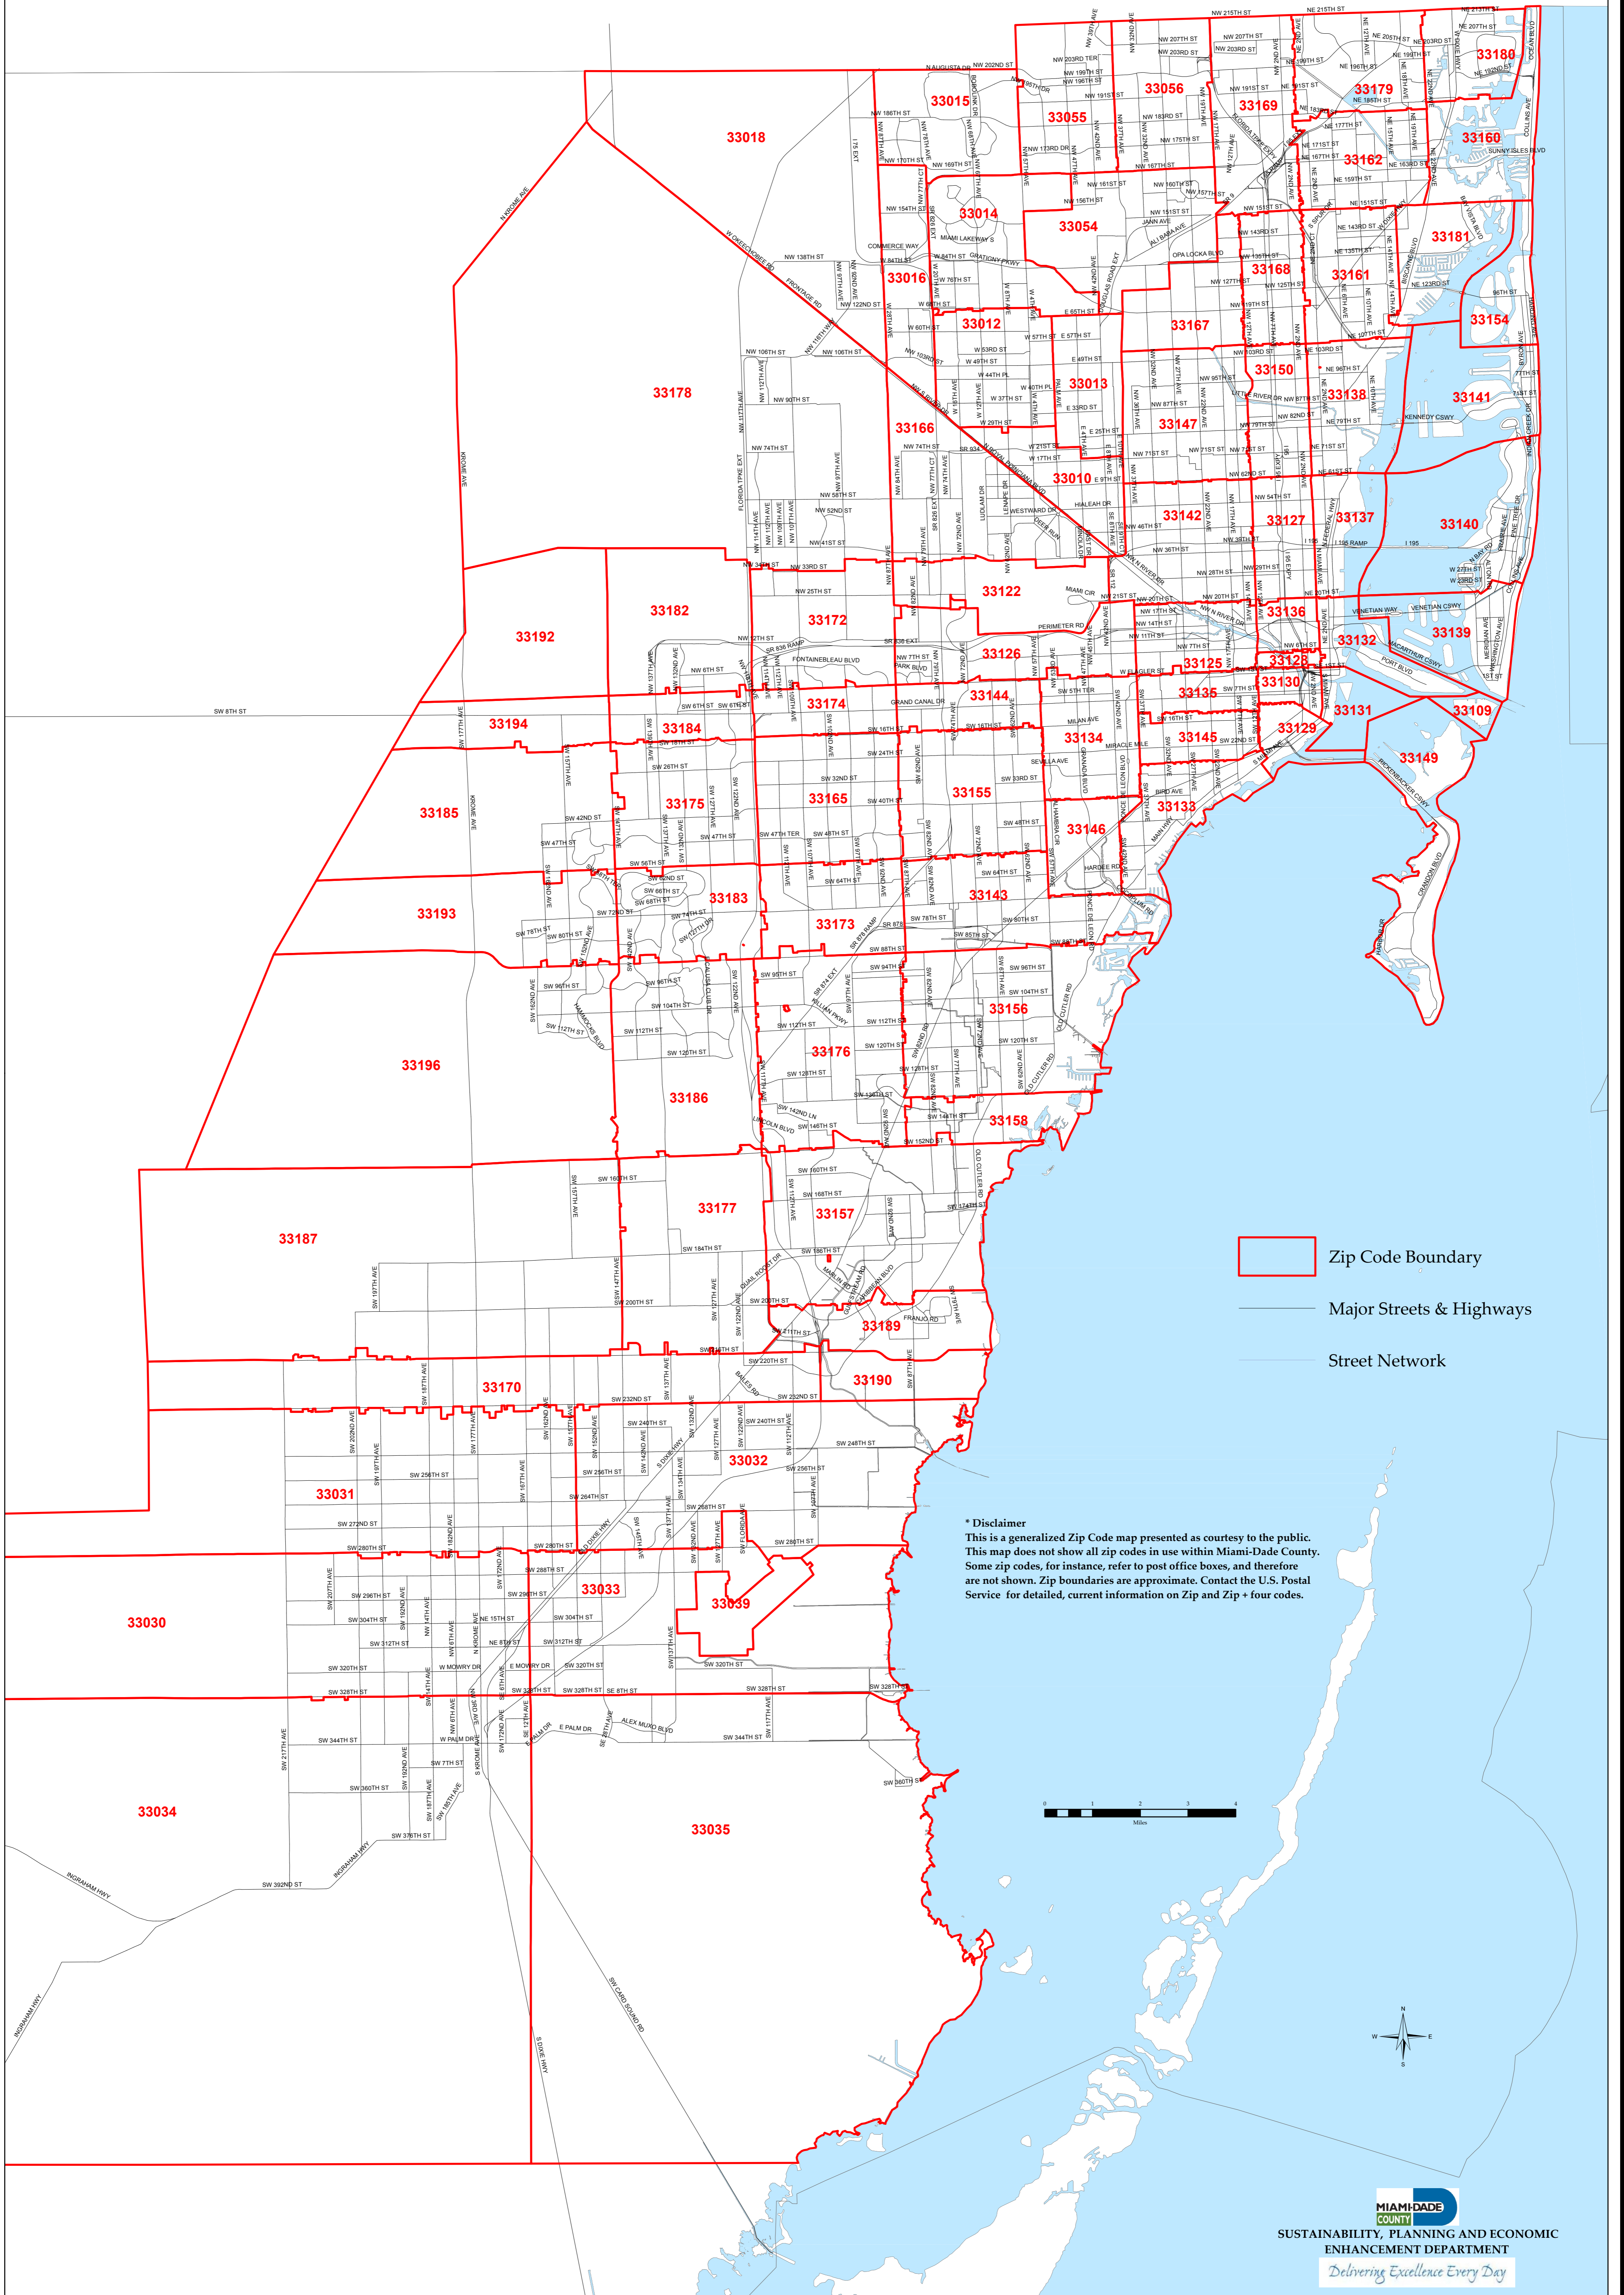

ZIP CODE BOUNDARY

MIAMI-DADE COUNTY, FLORIDA

- Zip Code Boundary
- Major Streets & Highways
- Street Network

*** Disclaimer**
 This is a generalized Zip Code map presented as courtesy to the public. This map does not show all zip codes in use within Miami-Dade County. Some zip codes, for instance, refer to post office boxes, and therefore are not shown. Zip boundaries are approximate. Contact the U.S. Postal Service for detailed, current information on Zip and Zip + four codes.