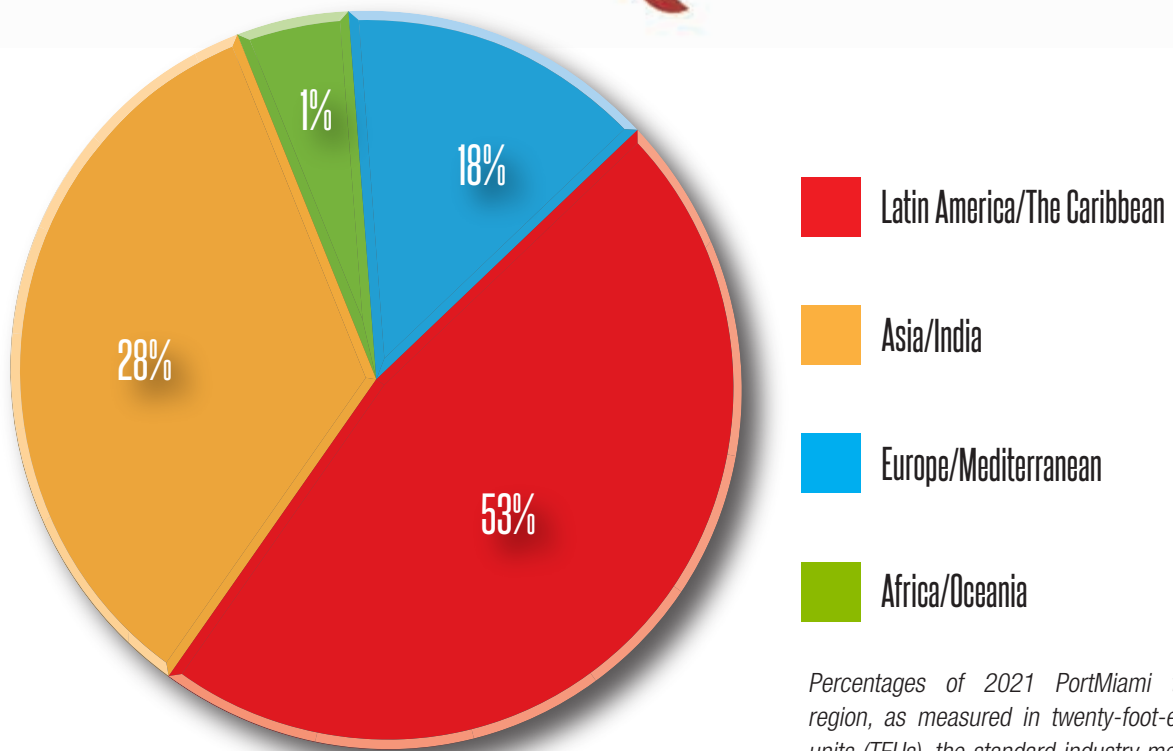

Cargo Trade Partners/Commodities

Trade by Commodity

Top 10 Import Commodities

1	Fruit & Vegetables	93,928
2	Apparel/Textiles	84,610
3	Furniture	59,435
4	Machinery	55,287
5	Plastics/Rubber	40,896
6	Beverages	39,259
7	Iron/Steel/Aluminum	26,070
8	Ceramics & Glass	24,749
9	Paper & Products	18,232
10	Prepared Foods	18,098

Top 10 Export Commodities

1	Vehicle Parts	46,347
2	Apparel/Textiles	43,983
3	Machinery	35,291
4	Fruit & Vegetables	27,965
5	Iron/Steel/Aluminum	27,353
6	Furniture	25,823
7	Paper & Products	19,131
8	Prepared Foods	16,595
9	Plastics/Rubber	14,685
10	Consolidated Cargo	12,190

All above figures are for the fiscal year ended Sept. 30, 2021, as measured in twenty-foot-equivalent units (TEUs), the standard industry measure for containerized cargo.

Country Trade (by TEUs)

Top 10 Trading Partners Total

1	China	118,658
2	Honduras	90,502
3	Dominican Republic	73,782
4	Italy	50,968
5	Guatemala	44,505
6	Peru	36,282
7	Colombia	29,504
8	Ecuador	29,164
9	Vietnam	28,289
10	Spain	27,635

Top 10 Trading Partners (Import)

1	China	114,451
2	Honduras	44,891
3	Italy	44,873
4	Dominican Republic	34,771
5	Guatemala	29,574
6	Vietnam	25,187
7	Peru	24,592
8	Spain	24,380
9	Ecuador	20,638
10	Colombia	14,067

Top 10 Trading Partners (Export)

1	Honduras	45,611
2	Dominican Republic	39,011
3	Jamaica	22,114
4	El Salvador	15,919
5	Colombia	15,437
6	Guatemala	14,932
7	Peru	11,690
8	Panama	11,056
9	Haiti	9,663
10	Ecuador	8,526

All above figures are for the fiscal year ended Sept. 30, 2020 as measured in twenty-foot-equivalent units (TEUs), the standard industry measure for containerized cargo.

Country Trade (by Value)

Top 10 Trading Partners (Total)

1	China	$12,155,010,060
2	Honduras	$9,626,126,318
3	Dominican Republic	$5,000,514,840
4	Vietnam	$1,897,654,792
5	Peru	$1,789,625,485
6	India	$1,678,758,181
7	Guatemala	$1,538,582,042
8	Taiwan	$1,500,261,465
9	El Salvador	$1,484,259,029
10	Jamaica	$1,432,067,090

Top 10 Trading Partners (Import)

1	China	$5,045,778,682
2	Dominican Republic	$2,169,649,619
3	Honduras	$1,852,423,558
4	Italy	$1,247,861,500
5	Vietnam	$862,620,176
6	Spain	$776,055,068
7	Guatemala	$687,535,741
8	Ecuador	$687,354,074
9	Peru	$647,083,987
10	Nicaragua	$646,239,350

Top 10 Trading Partners (Export)

1	Honduras	$7,773,702,760
2	China	$7,109,231,378
3	Dominican Republic	$2,830,865,221
4	India	$1,338,073,106
5	Taiwan	$1,318,095,315
6	Jamaica	$1,263,632,541
7	Peru	$1,142,541,498
8	Vietnam	$1,035,034,616
9	Colombia	$995,502,240
10	El Salvador	$891,584,636

All above figures are for the fiscal year ended Sept. 30, 2021, represented in U.S. dollars.

Trade by Region

Percentages of 2021 PortMiami trade by region, as measured in twenty-foot-equivalent units (TEUs), the standard industry measure for containerized cargo. Figures are for the fiscal year ended Sept. 30, 2021.