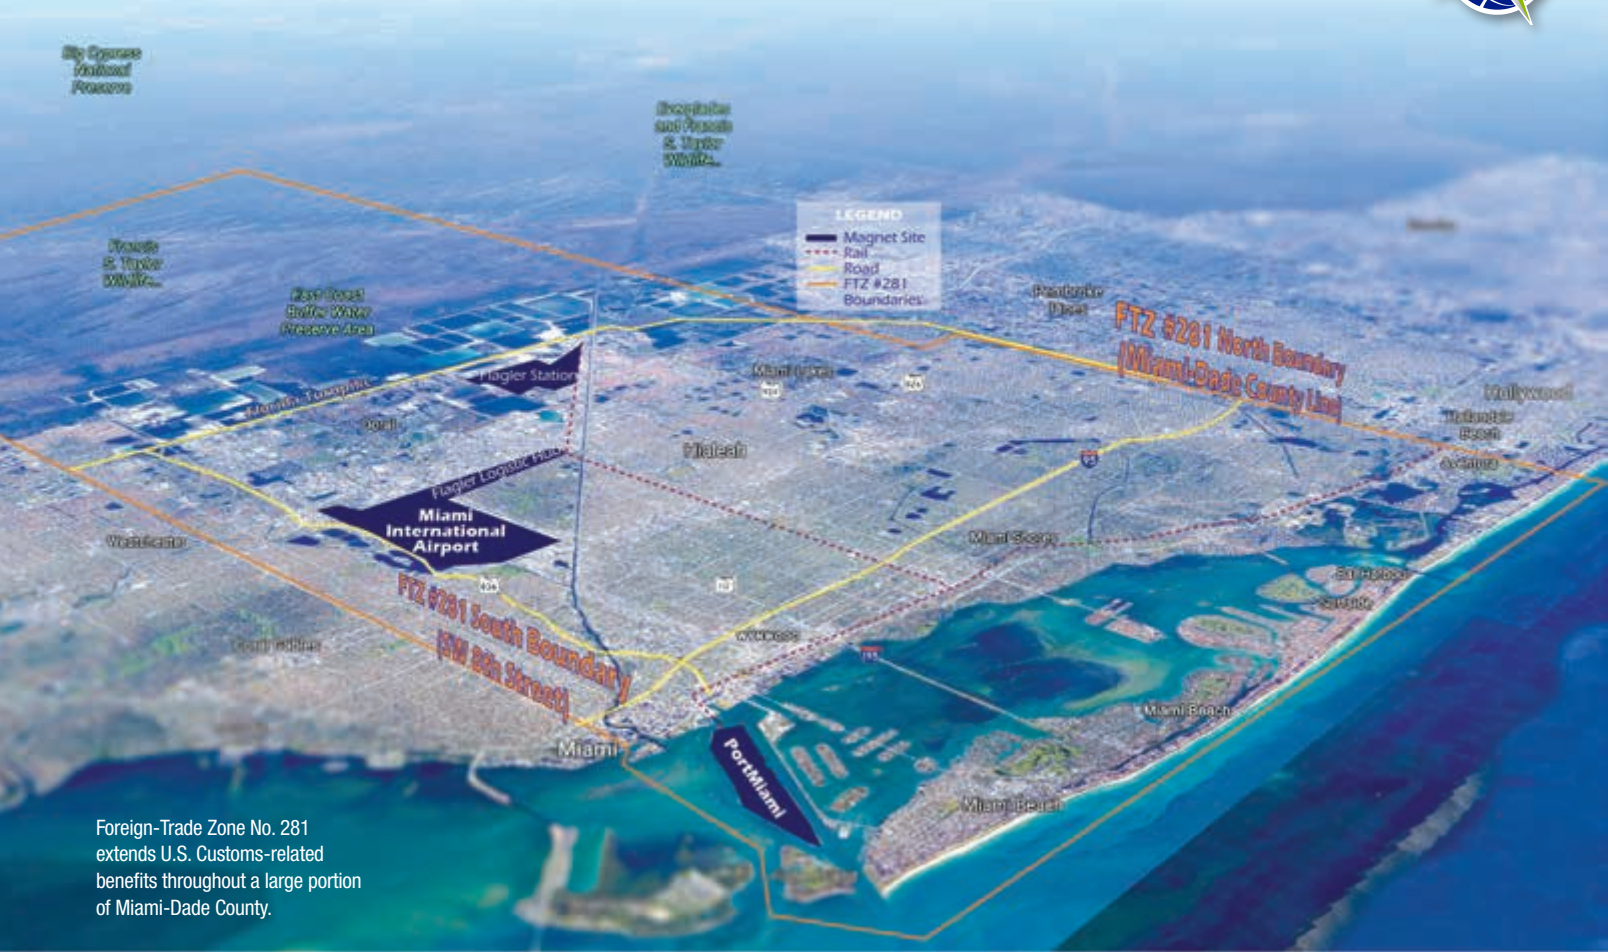

Foreign-Trade Zone No. 281 extends U.S. Customs-related benefits throughout a large portion of Miami-Dade County.

SAVINGS AND STREAMLINED LOGISTICS FROM FTZ NO. 281

Importers are amassing outstanding benefits by operating in Foreign Trade Zone (FTZ) No. 281. Businesses with the right mix of commodities, values, manufacturing waste, duty rates, number of “entries”, and proportion of exports to re-exports are racking up savings. That includes third-party logistics providers (3PLs), freight forwarders, distribution centers, manufacturers, shippers and more.

Along with having room to grow, fast access to market, and a large,

skilled workforce, the FTZ is one of the top factors attracting big retailer distribution centers to Miami-Dade and South Florida.

An FTZ is a secured site located within the U.S., but technically considered outside of Customs’ jurisdiction. It allows businesses to defer, reduce, or even eliminate costly U.S. Customs’ duties on imported products.

PortMiami, in 2012, established and continues to operate as a grantees Foreign Trade Zone no. 281, where nearly 100 businesses already operate. Sites are active in much of Miami-Dade County.

This is important, because one of the greatest benefits of having an FTZ is that, under Customs’ new Alternate Site Framework, a site can be activated and located almost anywhere in the County. This encourages commercial and industrial activity, investment and employment, in neighborhoods that need it.

While most port freight strategies are about moving cargo in and out as quickly as possible, the Port’s FTZ strategy is about stopping the merchandise, for a while, storing it, and conducting some value-added activity before export or after import to benefit the community with jobs and income and spending. That is a best practice at PortMiami.

For more details on how to benefit from FTZ No. 281, call (305) 347-4922, send an email to FTZ281@miamidade.gov or go to www.miamidade.gov/portmiami/foreign-trade-zone-281.asp

Your reliable partner since 1959

PETER WITTWER

Global Logistics

- Full-Service Export and Import Logistics
- Air and Ocean Freight
- Consolidations
- Warehousing

- Licensed Freight Forwarder & Custom House Broker
- Multilingual Staff
- 24-Hour Online Support System

- Largo, FL • Chicago, IL
- Charleston, SC
- Ennepetal, Germany
- Hong Kong, China
- Guangzhou, China

info@peterwittwer.com

www.peterwittwer.com

888-WITTWER

FMC# 4112 • CHB# 21685