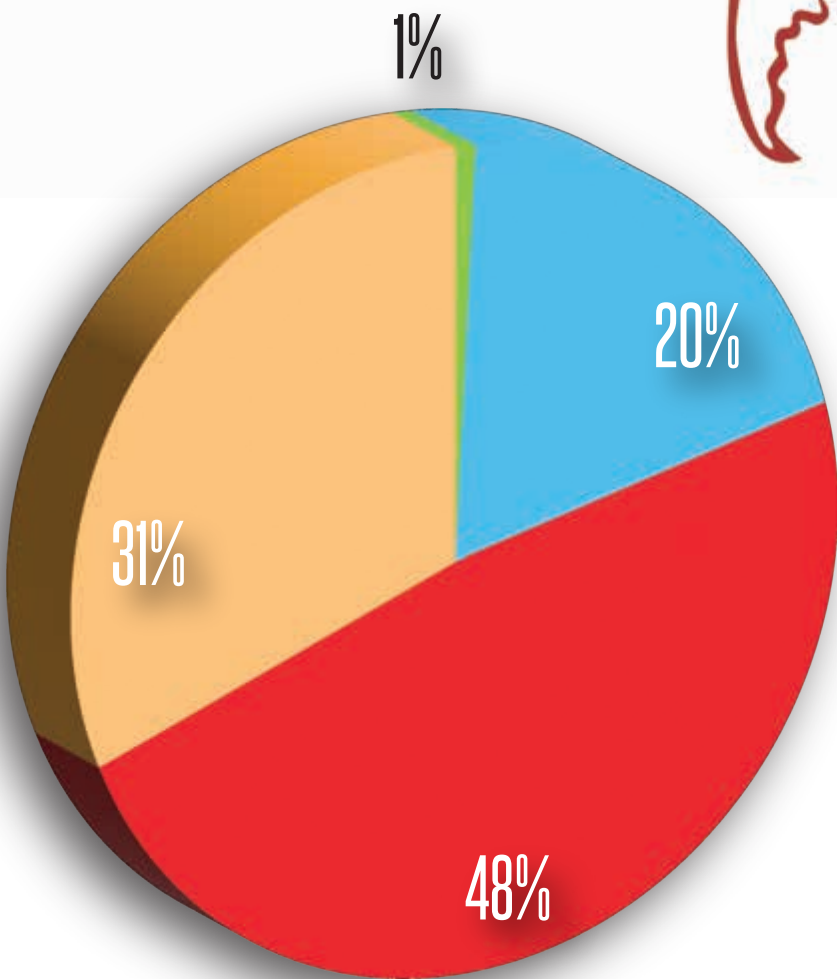

Trade by Region

- Latin America/The Caribbean
- Asia/India
- Europe/Mediterranean
- Africa/Oceania

Percentages of 2023 PortMiami trade by region, as measured in twenty-foot-equivalent units (TEUs), the standard industry measure for containerized cargo. Figures are for the fiscal year ended September 30, 2023.