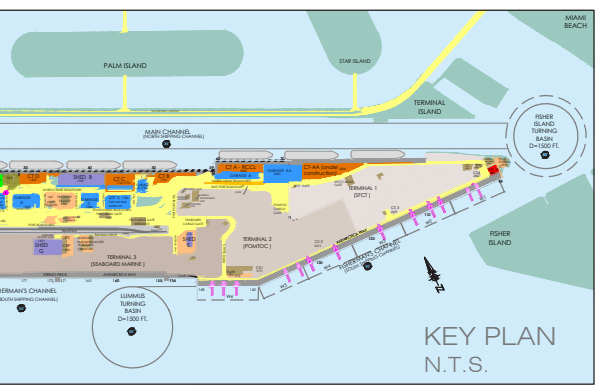

KEY PLAN
N.T.S.

ADDRESSES		SHEDS	
CRUISE TERMINALS		CT-D / CT-E Provisioning	1303 N Cruise Blvd
Cruise Terminal AA (under const.)	2200 N Cruise Blvd	CT-F Provisioning	1177 N Cruise Blvd
Cruise Terminal A	2000 N Cruise Blvd	Shed B (Provisioning)	1509 N Cruise Blvd
Cruise Terminal B	1761 N Cruise Blvd	Shed E (CBP)	514 Australia Way
Cruise Terminal C	1741/1751 N Cruise Blvd	Shed G (Seaboard)	1470 Bahama Dr
Cruise Terminal D	1435 N Cruise Blvd	TENANTS AND ADMINISTRATION	
Cruise Terminal E	1265 N Cruise Blvd	Biscayne Bay Pilots	2911 Port Blvd
Cruise Terminal F	1103 N Cruise Blvd	Customs Inspection Processing Serv.(CIPS) Trailer	1500 Port Blvd Suite B
Cruise Terminal G	909 N Cruise Blvd	Eller-ITO	1976 Antarctica Way
Cruise Terminal J	1120 Caribbean Way	Florida Stevedoring	1870 East Port Blvd
Cruise Terminal V	718 West Cruise Blvd	FPL Substation	2885 Antarctica Way
PARKING		Miami-Dade Fire Rescue Station No. 39	841 Europe Way
Admin East (Tenant) Lot	1017 Florida Way	Miami-Dade Fire Rescue (MDFR) Trailer	977 N America Way
Admin South Lot	1002 N America Way	PM Admin Buildings	1001/1007/1015 N America Way
Garage AA	2200 N Cruise Blvd	PM Crane Management (PMCM) Offices	2650 Port Blvd 2nd Floor
Garage A	2000 N Cruise Blvd	PM Dumpster Facilities	to be determined
Garage B	1756 N Cruise Blvd	PM Maintenance Facility	1580 N Cruise Blvd
Garage C	1648 N Cruise Blvd	PM Office Building	1020 Port Blvd
Garage D	1400 N Cruise Blvd	PM Trailers (Park & Recreation & MDPD)	900 Port Blvd
Garage G	921 N America Way	PM Tunnel Operation and Maintenance	1235 Port Blvd
Garage J	1122 Caribbean Way	PMCM Mechanic Shop	2882 Port Blvd
Garage K	1124 Caribbean Way	PMCM Mechanic's Bathroom Locker/ Trailer	2889 Port Blvd
Lot C (Taxi / Ride Share Lot)	1720 Africa Way	POMTOC Computer Trailer	653 Australia Way
Lot E (Taxi / Ride Share Lot)	625 Florida Way	POMTOC Office Trailer	635 Australia Way
COMFORT STATIONS		Royal Caribbean Group Office Bldg. (under const.)	1 Caribbean Way
Comfort Station CS1	2191 Antarctica Way	Royal Caribbean Group 1050 Offices	1050 Caribbean Way
Comfort Station CS2	2315 Antarctica Way	Royal Caribbean Group 1080 Offices	1080 Caribbean Way
Comfort Station CS3	2579 Antarctica Way	Royal Caribbean Group Parking Garage (under const.)	4 Caribbean Way
Comfort Station CS4	2857 Antarctica Way	Seaboard Shop	1200 Caribbean Way
		Seaboard Maintenance	1620 Bahama Dr
		Seaboard Office	1630 Bahama Dr
		Seaman Center	1180 Florida Way
		SFCT M & R Building	2550 Port Blvd
		SFCT Office Building	2650 Port Blvd
		Stella Maris Center Trailer	1172 Florida Way
		Tenant Trailers	1126 Caribbean Way
		US Customs Border Protection (CBP)	1500 Port Blvd

- Terminal B (190,247 square feet)
- Terminal C (183,564 square feet)
- Terminal D (135,000 square feet)
- Terminal E (115,000 square feet)
- Terminal F (144,511 square feet)
- Terminal G (127,500 square feet)
- Terminal J (56,120 square feet)
- Terminal V (122,000 square feet)

Parking