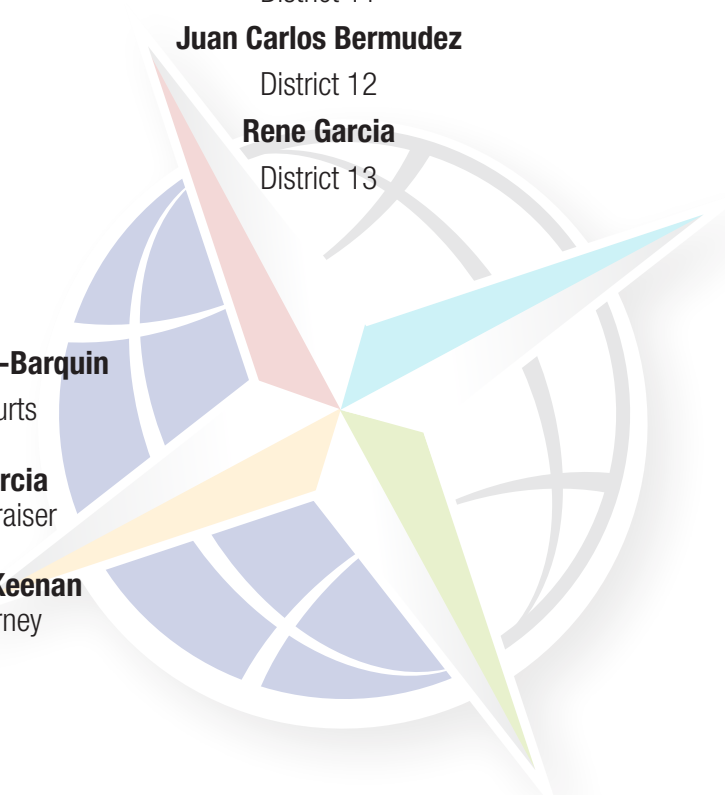

Daniella Levine Cava
Mayor

BOARD OF COUNTY COMMISSIONERS

Oliver G. Gilbert, III
Chairman

Anthony Rodriguez
Vice-Chairman

Oliver G. Gilbert, III
District 1

Marleine Bastien
District 2

Keon Hardemon
District 3

Micky Steinberg
District 4

Eileen Higgins
District 5

Kevin M. Cabrera
District 6

Raquel A. Regalado
District 7

Danielle Cohen Higgins
District 8

Kionne L. McGhee
District 9

Anthony Rodriguez
District 10

Roberto J. Gonzalez
District 11

Juan Carlos Bermudez
District 12

Rene Garcia
District 13

Juan Fernandez-Barquin
Clerk of Courts

Pedro J. Garcia
Property Appraiser

Geri Bonzon-Keenan
County Attorney