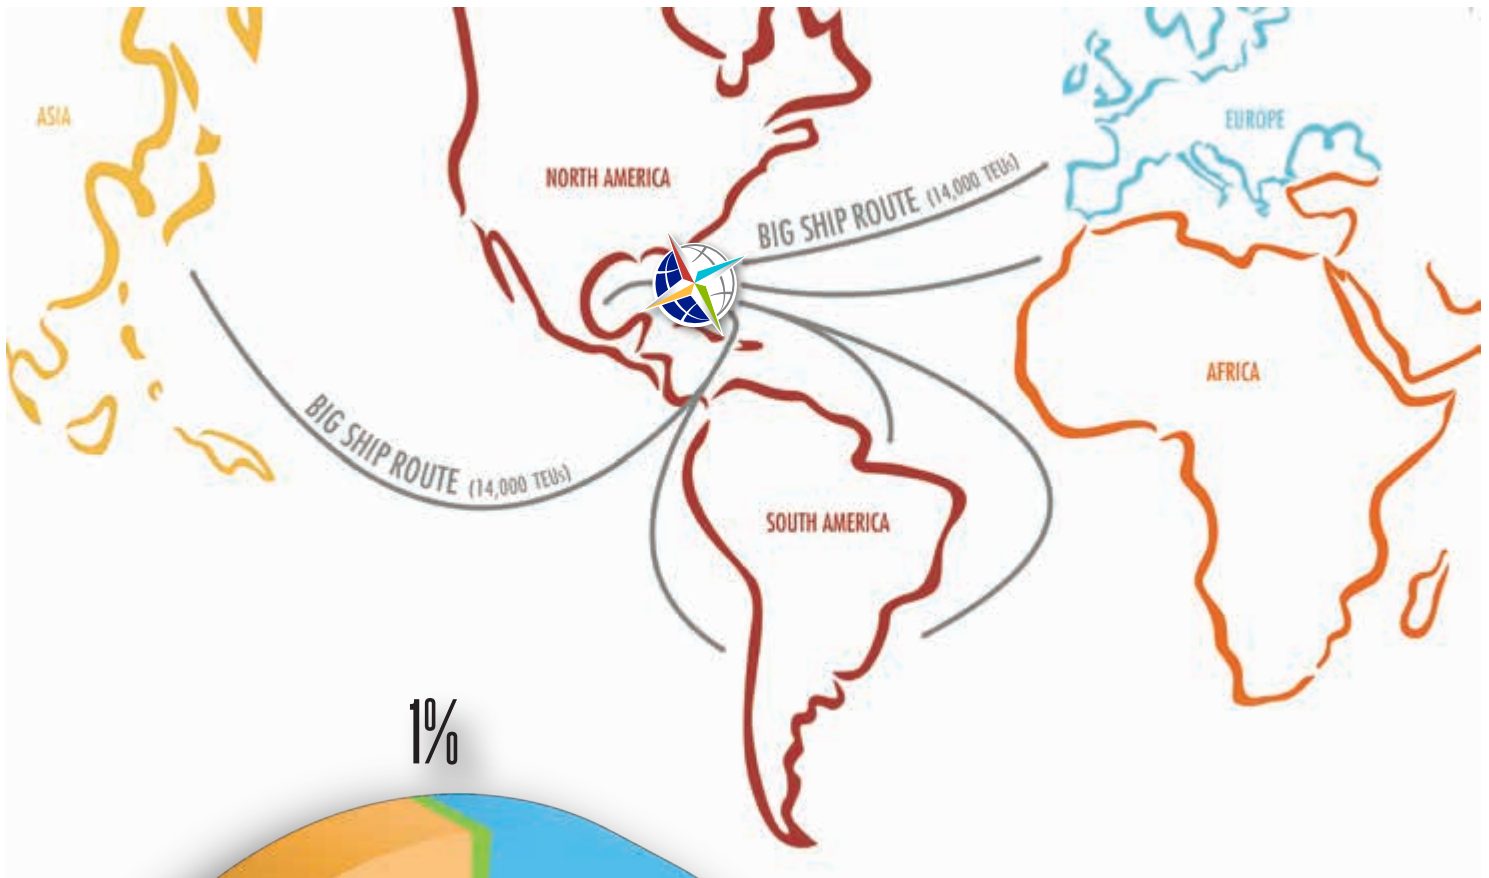

Trade by Region

- Latin America/The Caribbean
- Asia/India
- Europe/Mediterranean
- Africa/Oceania

Percentages of 2023 PortMiami trade by region, as measured in twenty-foot-equivalent units (TEUs), the standard industry measure for containerized cargo. Figures are for the fiscal year ended September 30, 2023.