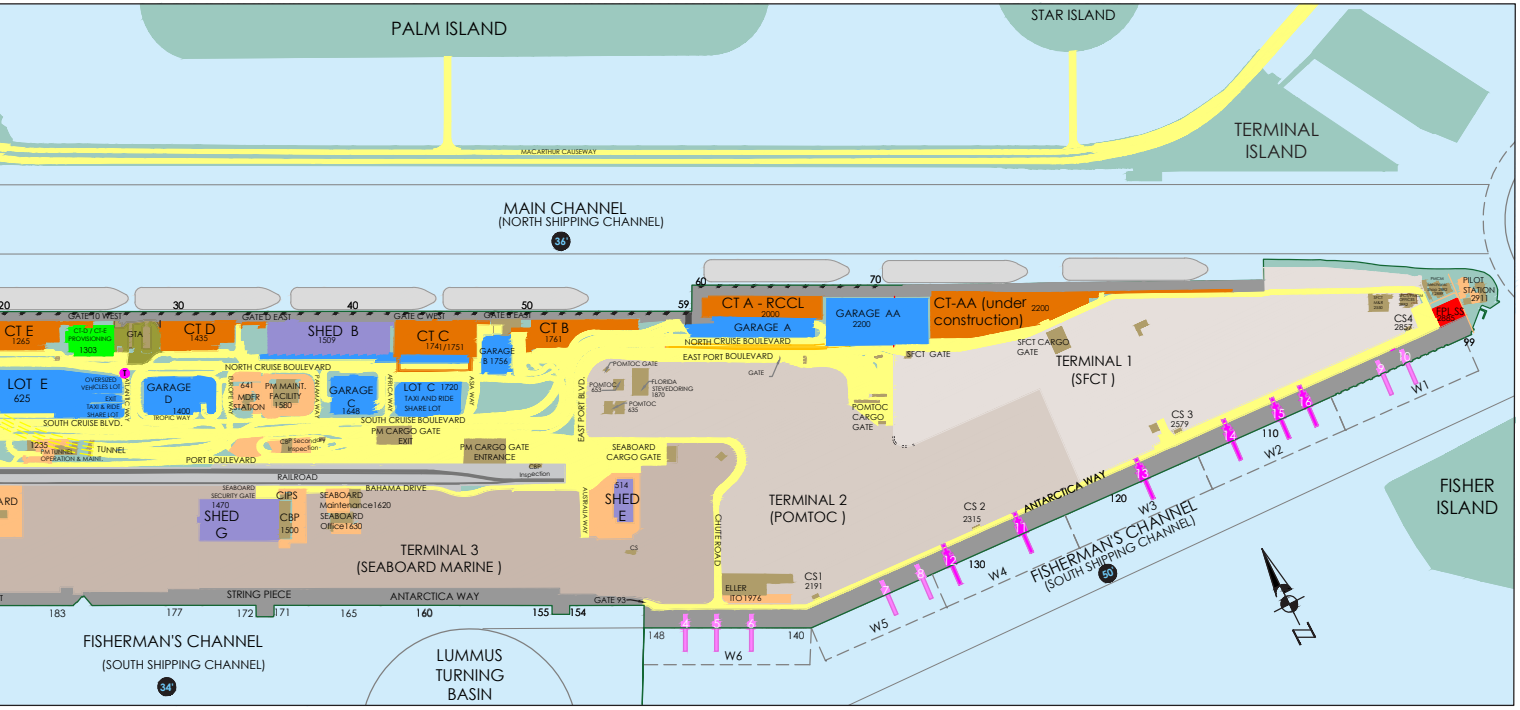

PORTMIAMI MAP

Not to Scale (N.T.S.)
*Revised March 11, 2024

- PROVISIONING
- FPL SUBSTATION
- POST-PANAMAX CRANE NUMBER
- TROLLEY STOP
- PER-POST-PANAMAX CRANE
- NUMBER
- STRING CHANNELS/TURNING BASINS
- WHARF NUMBER
- TUNNEL