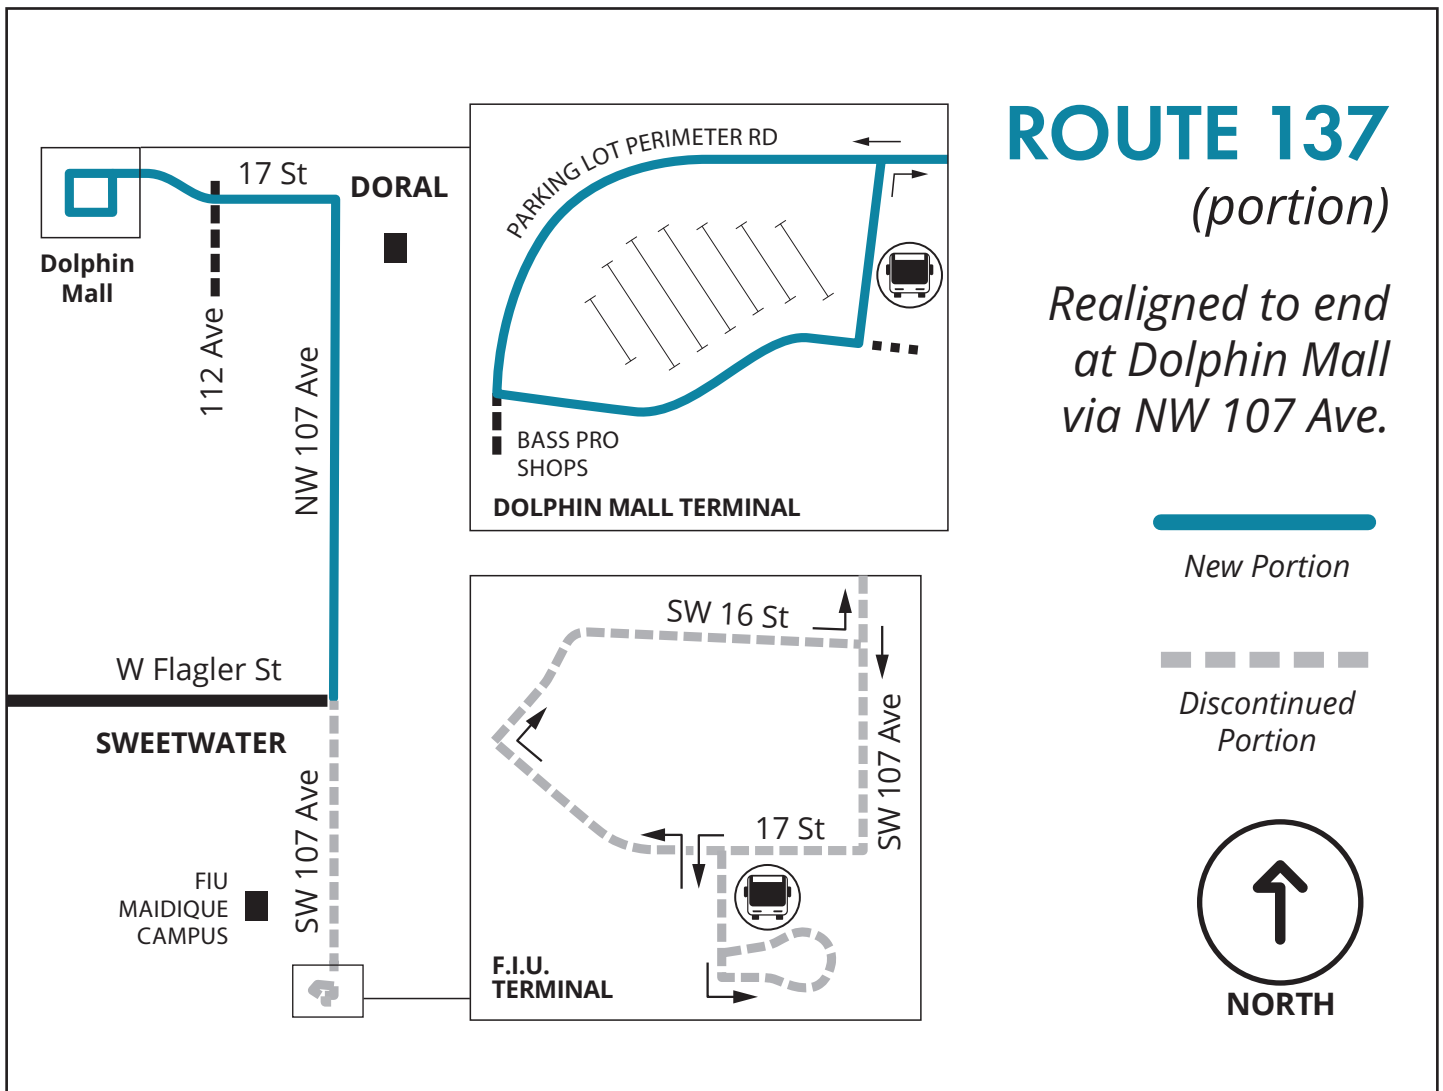

UPCOMING ADJUSTMENT TO THE BETTER BUS NETWORK

EFFECTIVE MONDAY, JULY 22, 2024

THIS ROUTING ADJUSTMENT WILL IMPROVE OVERALL SERVICE RELIABILITY:

ROUTE 137 *(portion)*

Realigned to end at Dolphin Mall via NW 107 Ave.

New Portion

Discontinued Portion